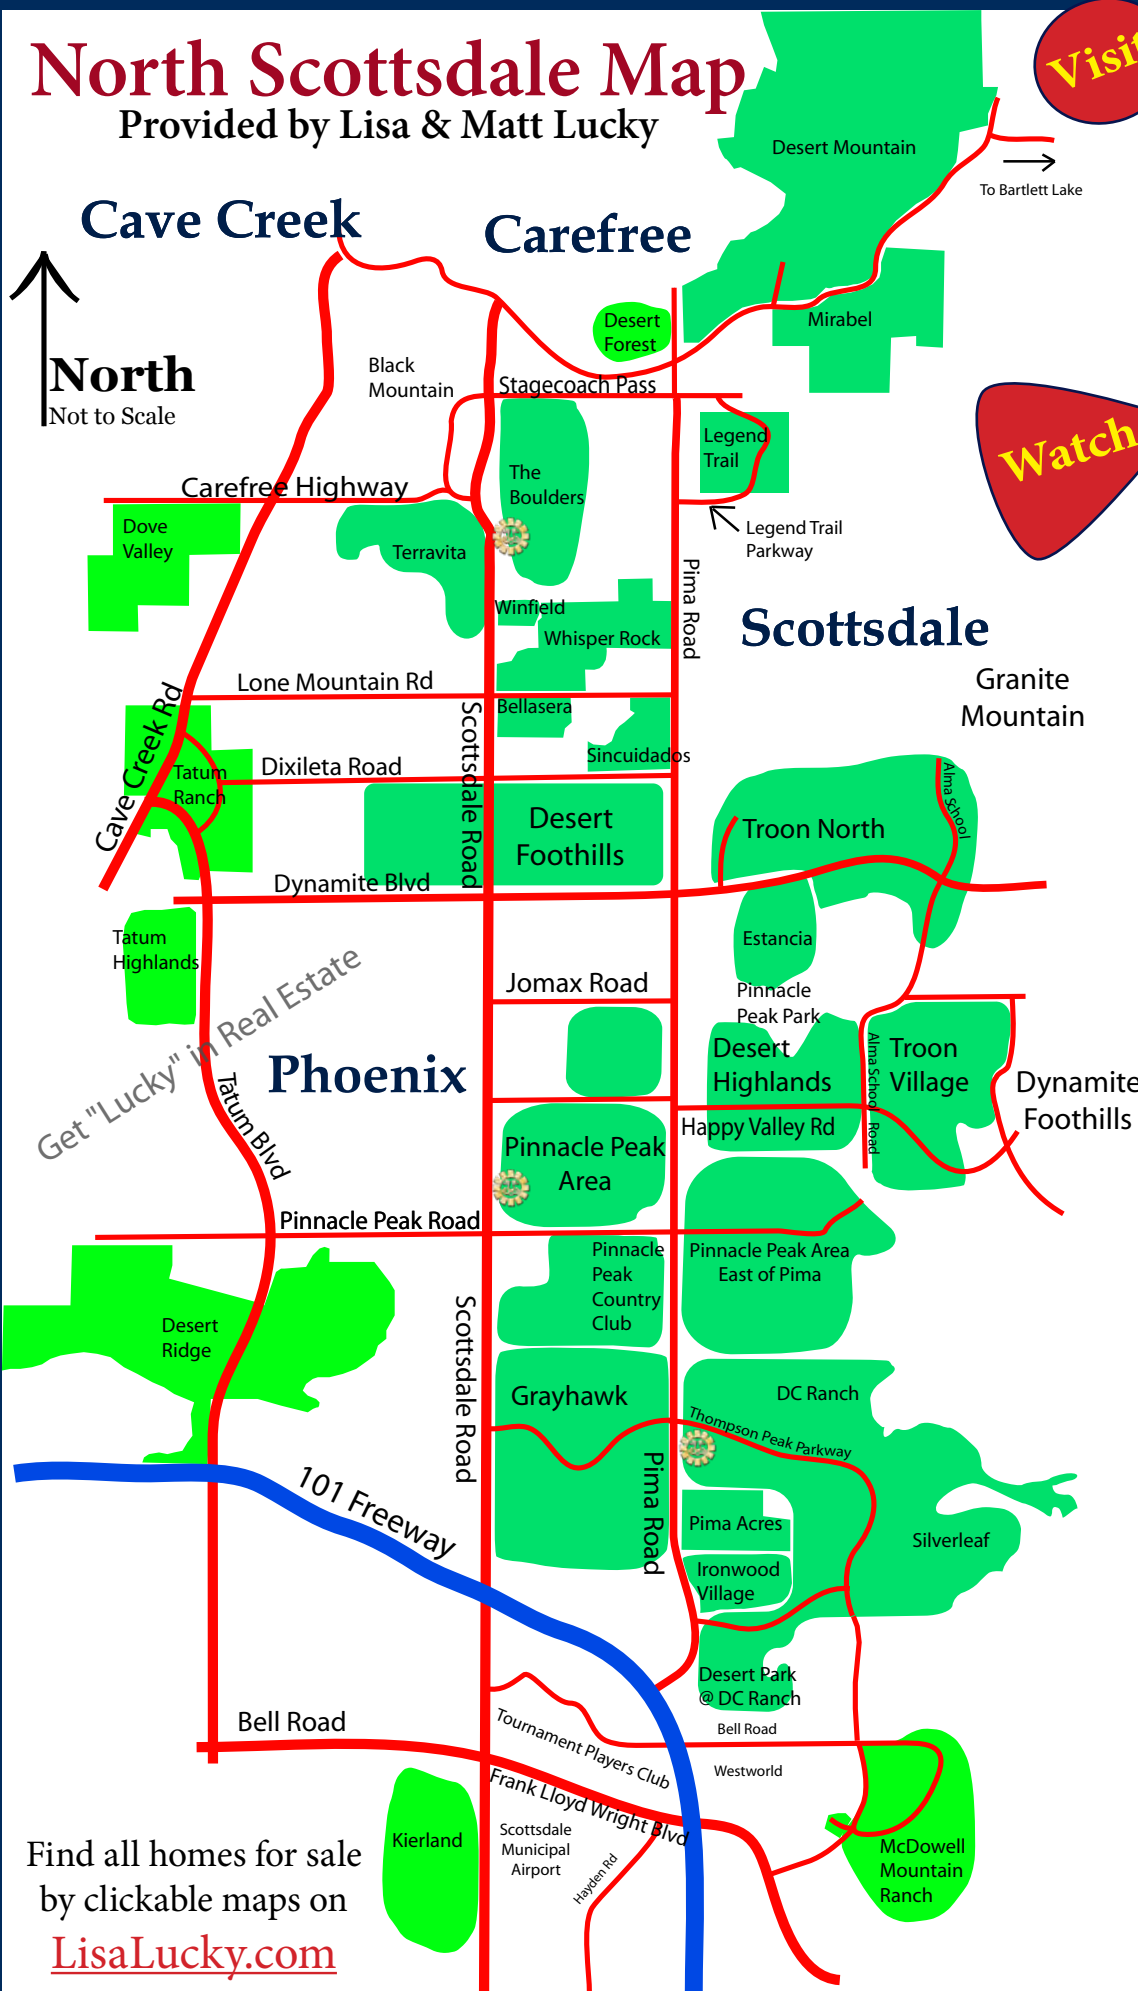

Cave Creek

Carefree

Desert Mountain

To Bartlett Lake

North
Not to Scale

Scottsdale

Granite Mountain

Phoenix

Get "Lucky" in Real Estate

Find all homes for sale by clickable maps on LisaLucky.com