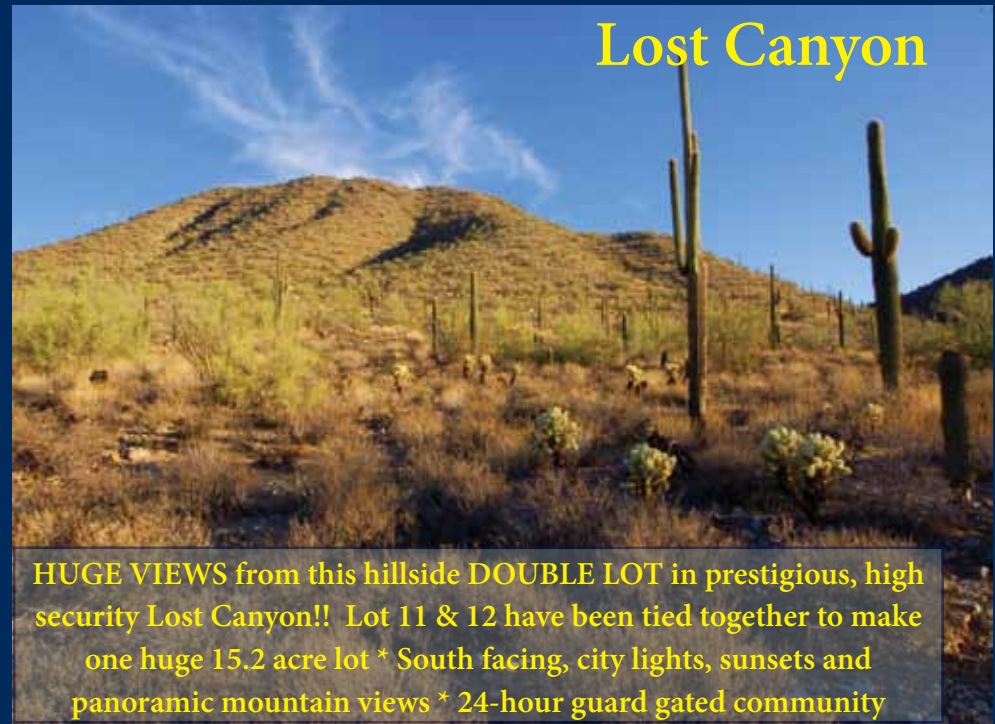

Troon Village

Troon Mountain in front and desert vistas in back. Wonderful sunrise and sunsets. Views of McDowell Mountains, Four Peaks, Continental Mountains and the State land that's marked for preservation.

Lost Canyon

HUGE VIEWS from this hillside DOUBLE LOT in prestigious, high security Lost Canyon!! Lot 11 & 12 have been tied together to make one huge 15.2 acre lot * South facing, city lights, sunsets and panoramic mountain views * 24-hour guard gated community

Casas de Pasas

This spectacular lot sits at the end of the cul-de-sac with breathtaking views down to the valley with great city lights and sunset views. The lot is a little over 3 acres and gently slopes to the south.