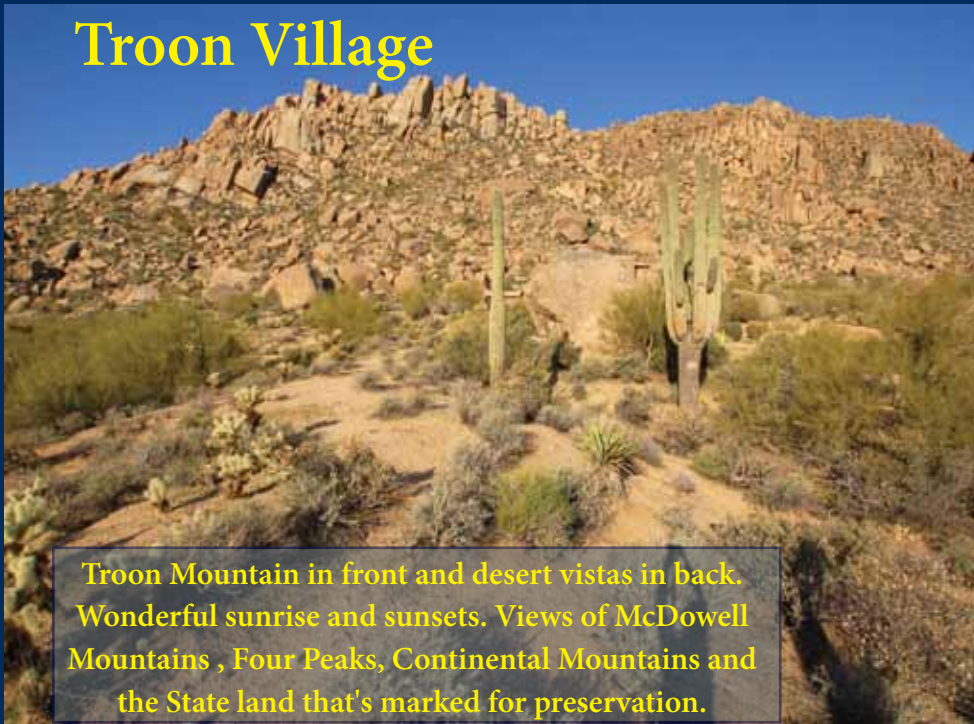

Troon Village

Troon Mountain in front and desert vistas in back. Wonderful sunrise and sunsets. Views of McDowell Mountains, Four Peaks, Continental Mountains and the State land that's marked for preservation.

Lost Canyon

HUGE VIEWS from this hillside DOUBLE LOT in prestigious, high security Lost Canyon!! Lot 11 & 12 have been tied together to make one huge 15.2 acre lot * South facing, city lights, sunsets and panoramic mountain views * 24-hour guard gated community

Casas de Pasas

This spectacular lot sits at the end of the cul-de-sac with breathtaking views down to the valley with great city lights and sunset views. The lot is a little over 3 acres and gently slopes to the south.