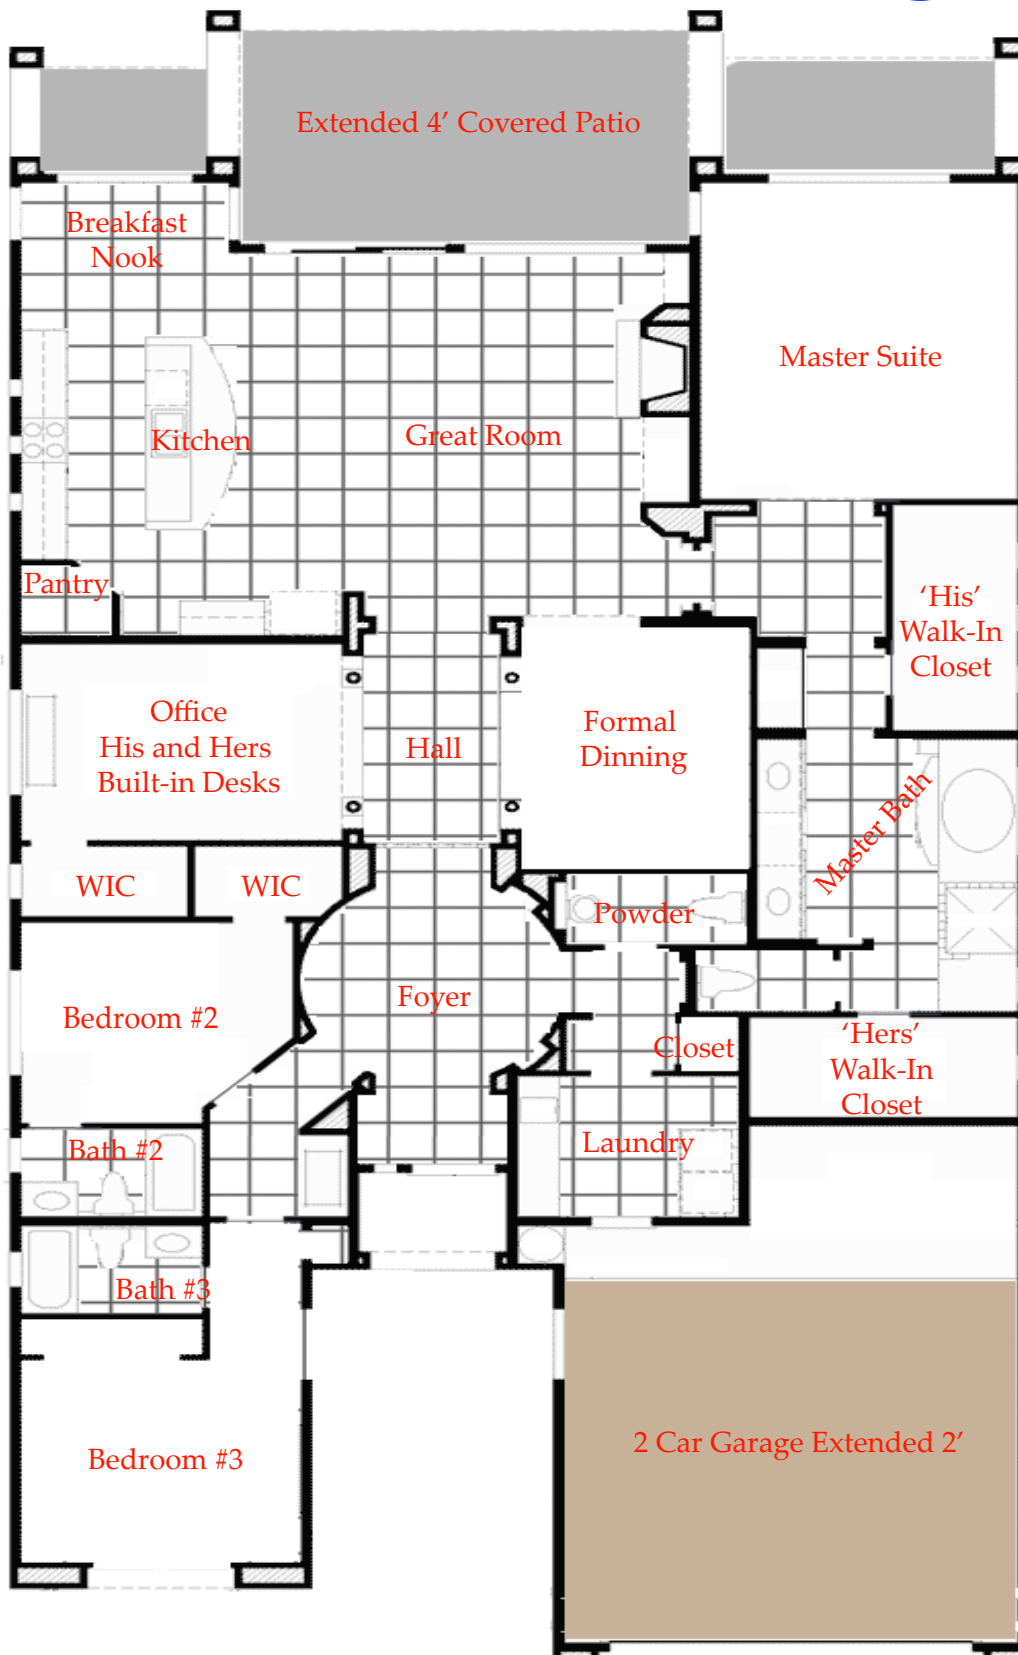

Windgate Ranch

Cassia

9973 E Edgestone Drive
Scottsdale, Arizona 85255

Solaria Floor Plan
2,792 Square Feet

3 Bedroom

Office + Media Room

3 Full Bath

1 Powder Room