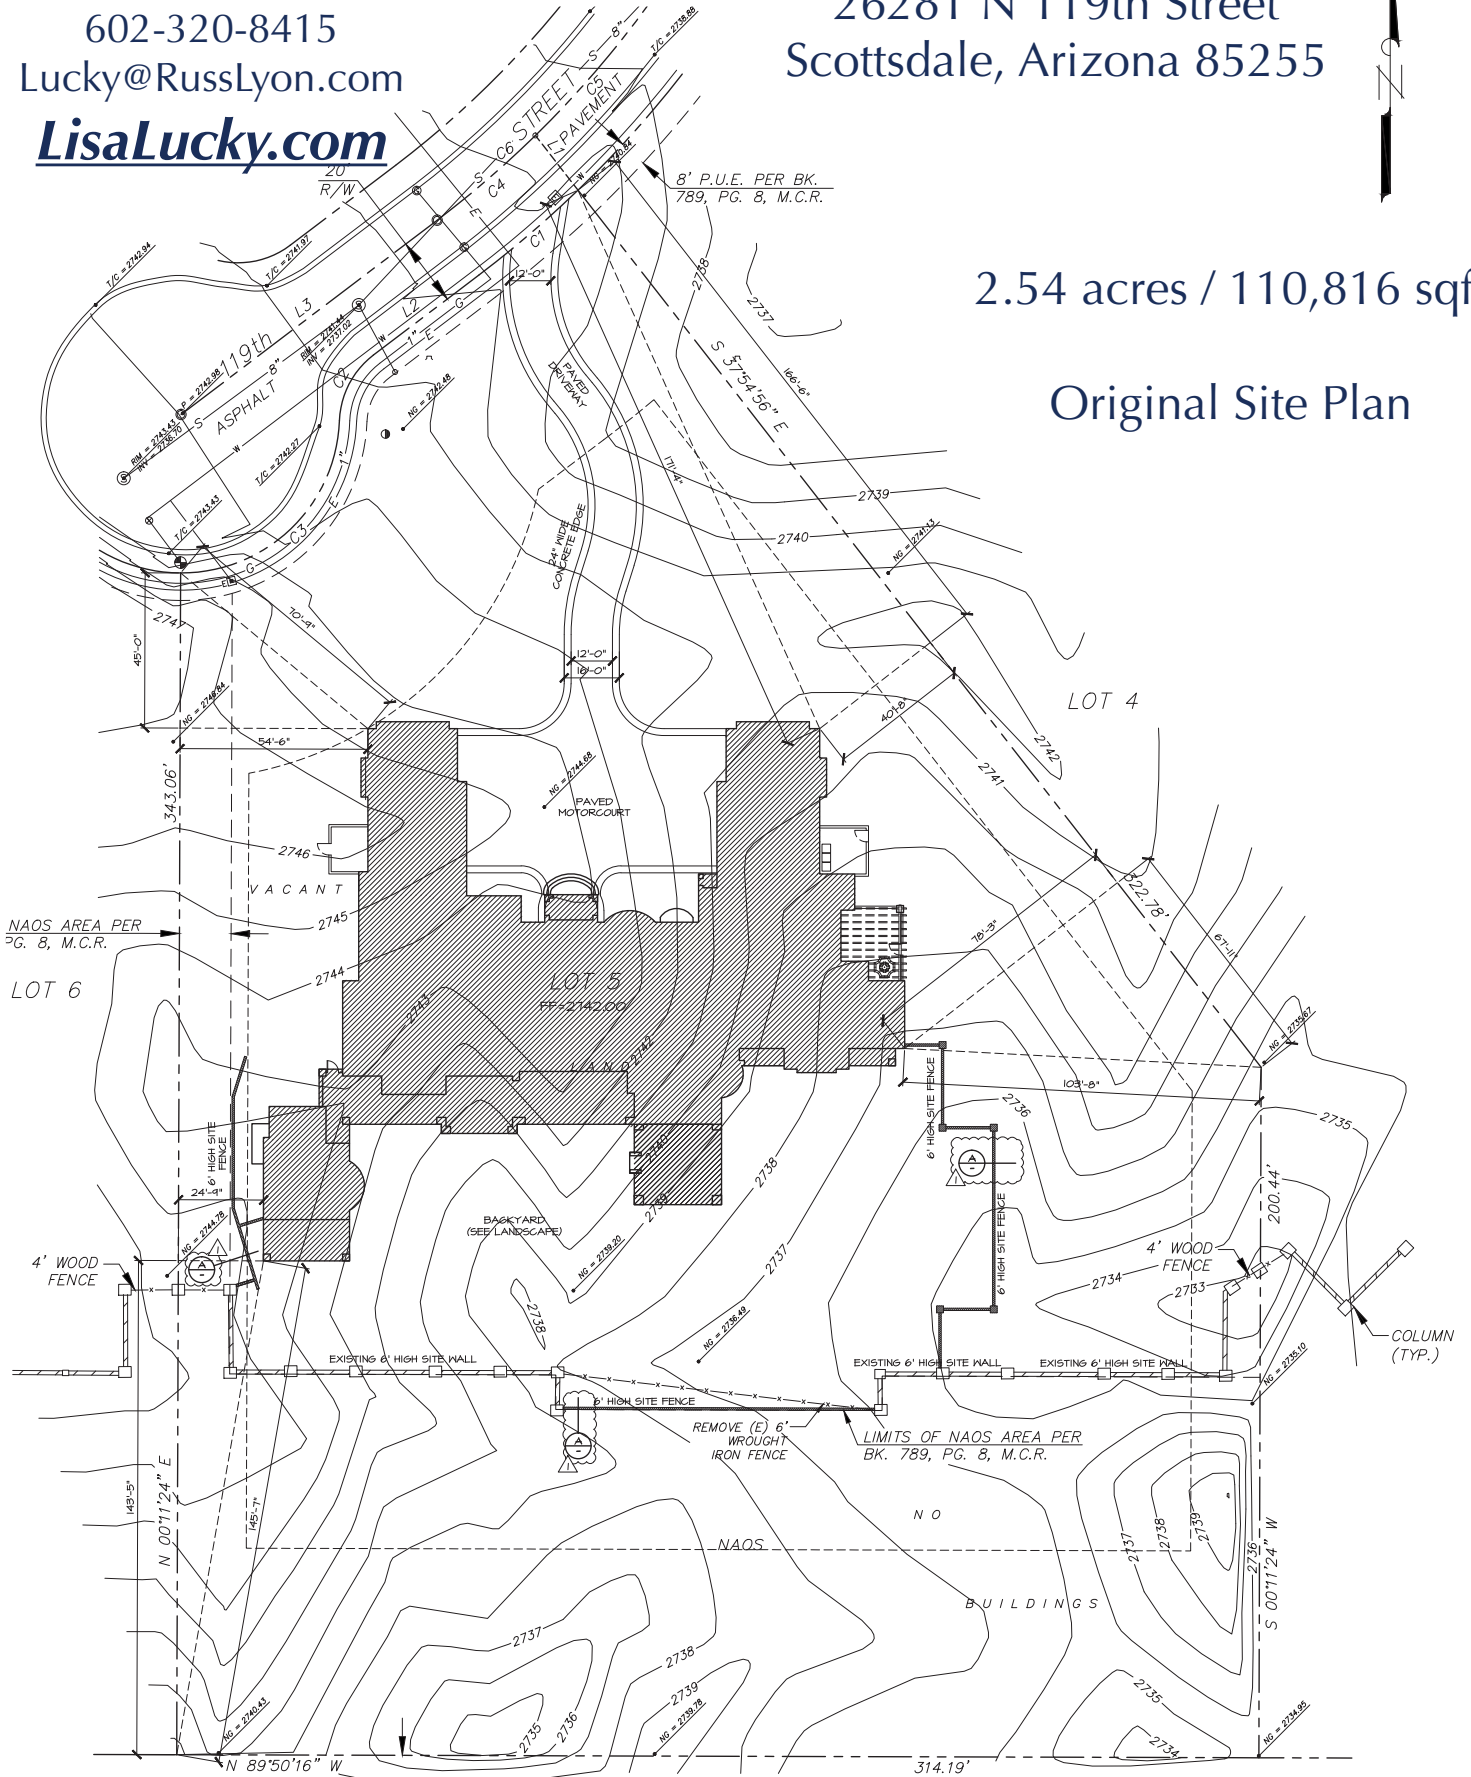

# The Luckys Cantabrica Estate

NORTH SCOTTSDALE

26281 N 119th Street  
Scottsdale, Arizona 85255

602-320-8415  
Lucky@RussLyon.com

**LisaLucky.com**

2.54 acres / 110,816 sqft

Original Site Plan

20' PUBLIC ALLEY

LOT 5  
THE GOLDIE BROWN PINNACLE PEAK RANCH UNIT 2  
BK. 194, PG. 26, M.C.R.

Russ  
Lyon

Sotheby's  
INTERNATIONAL REALTY