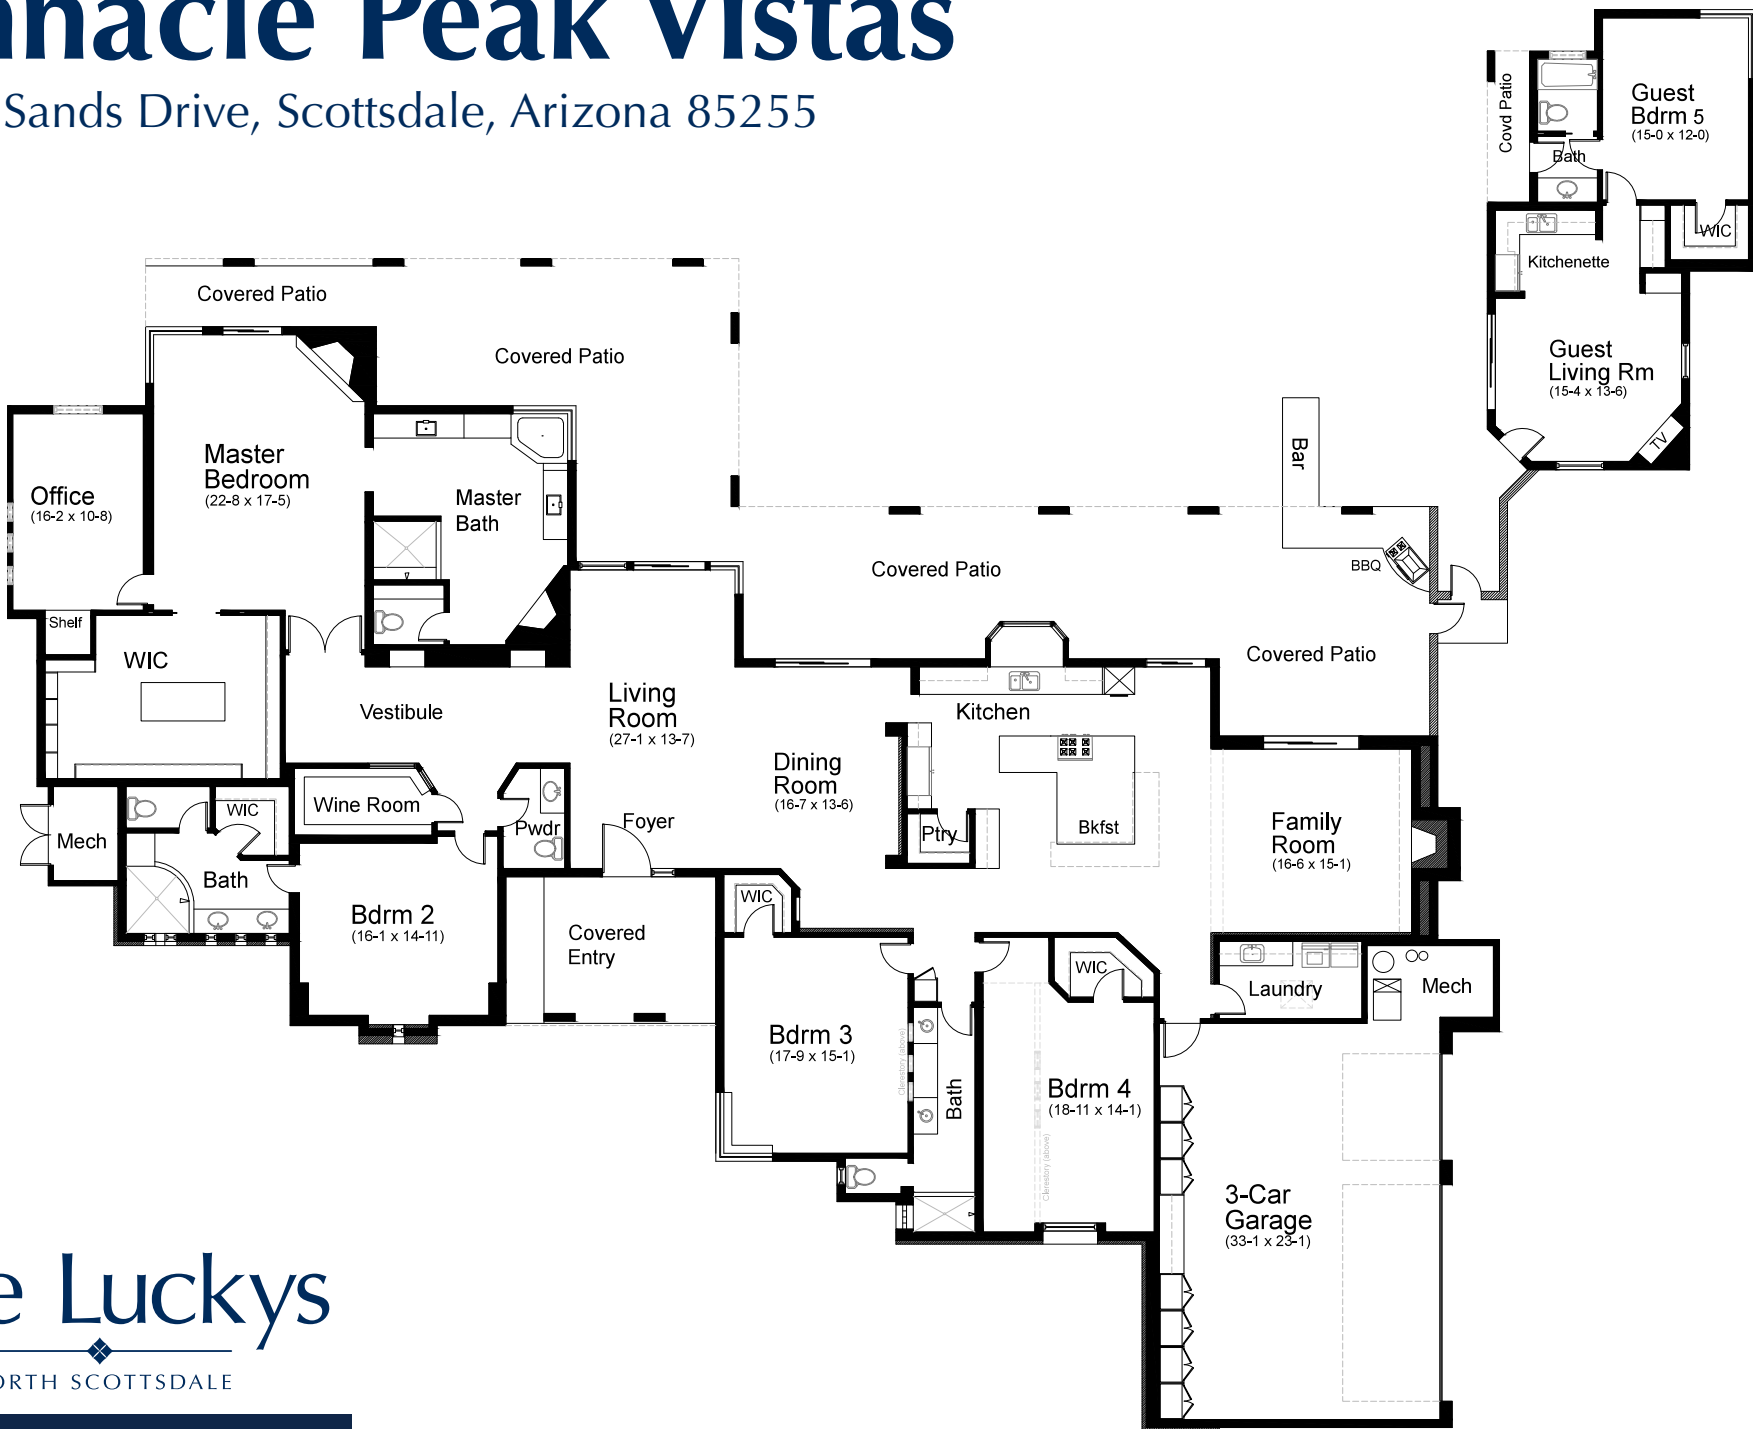

Pinnacle Peak Vistas

9319 E Sands Drive, Scottsdale, Arizona 85255

The Luckys
NORTH SCOTTSDALE

Russ Lyon | Sotheby's INTERNATIONAL REALTY

The Luckys | (602) 320-8415 | Lucky@RussLyon.com | LisaLucky.com