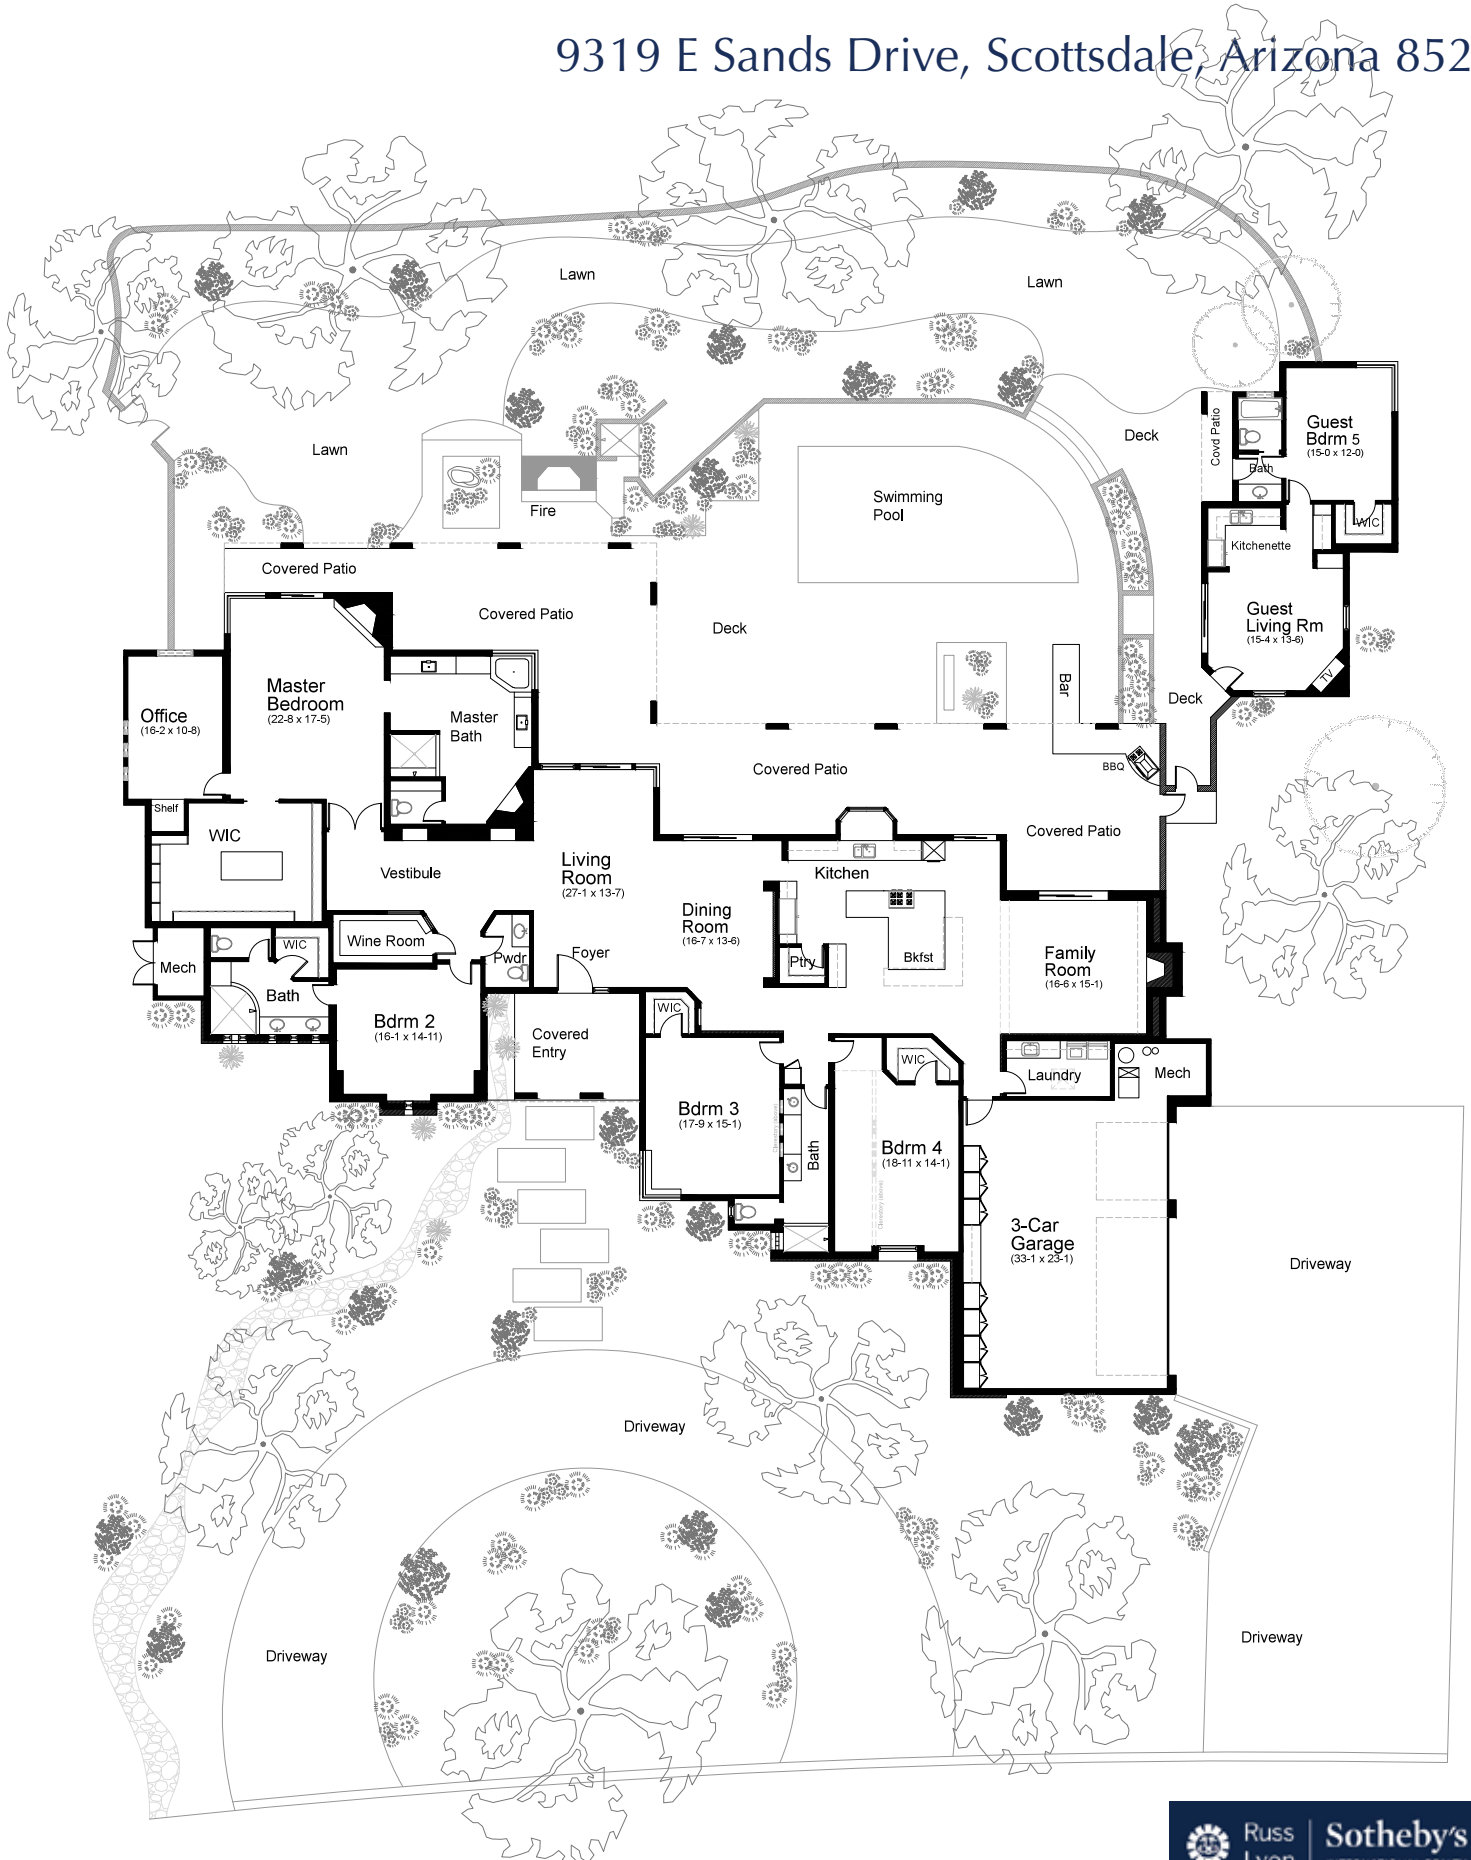

Pinnacle Peak Vistas

9319 E Sands Drive, Scottsdale, Arizona 85255

The Luckys | (602) 320-8415 | Lucky@RussLyon.com | LisaLucky.com