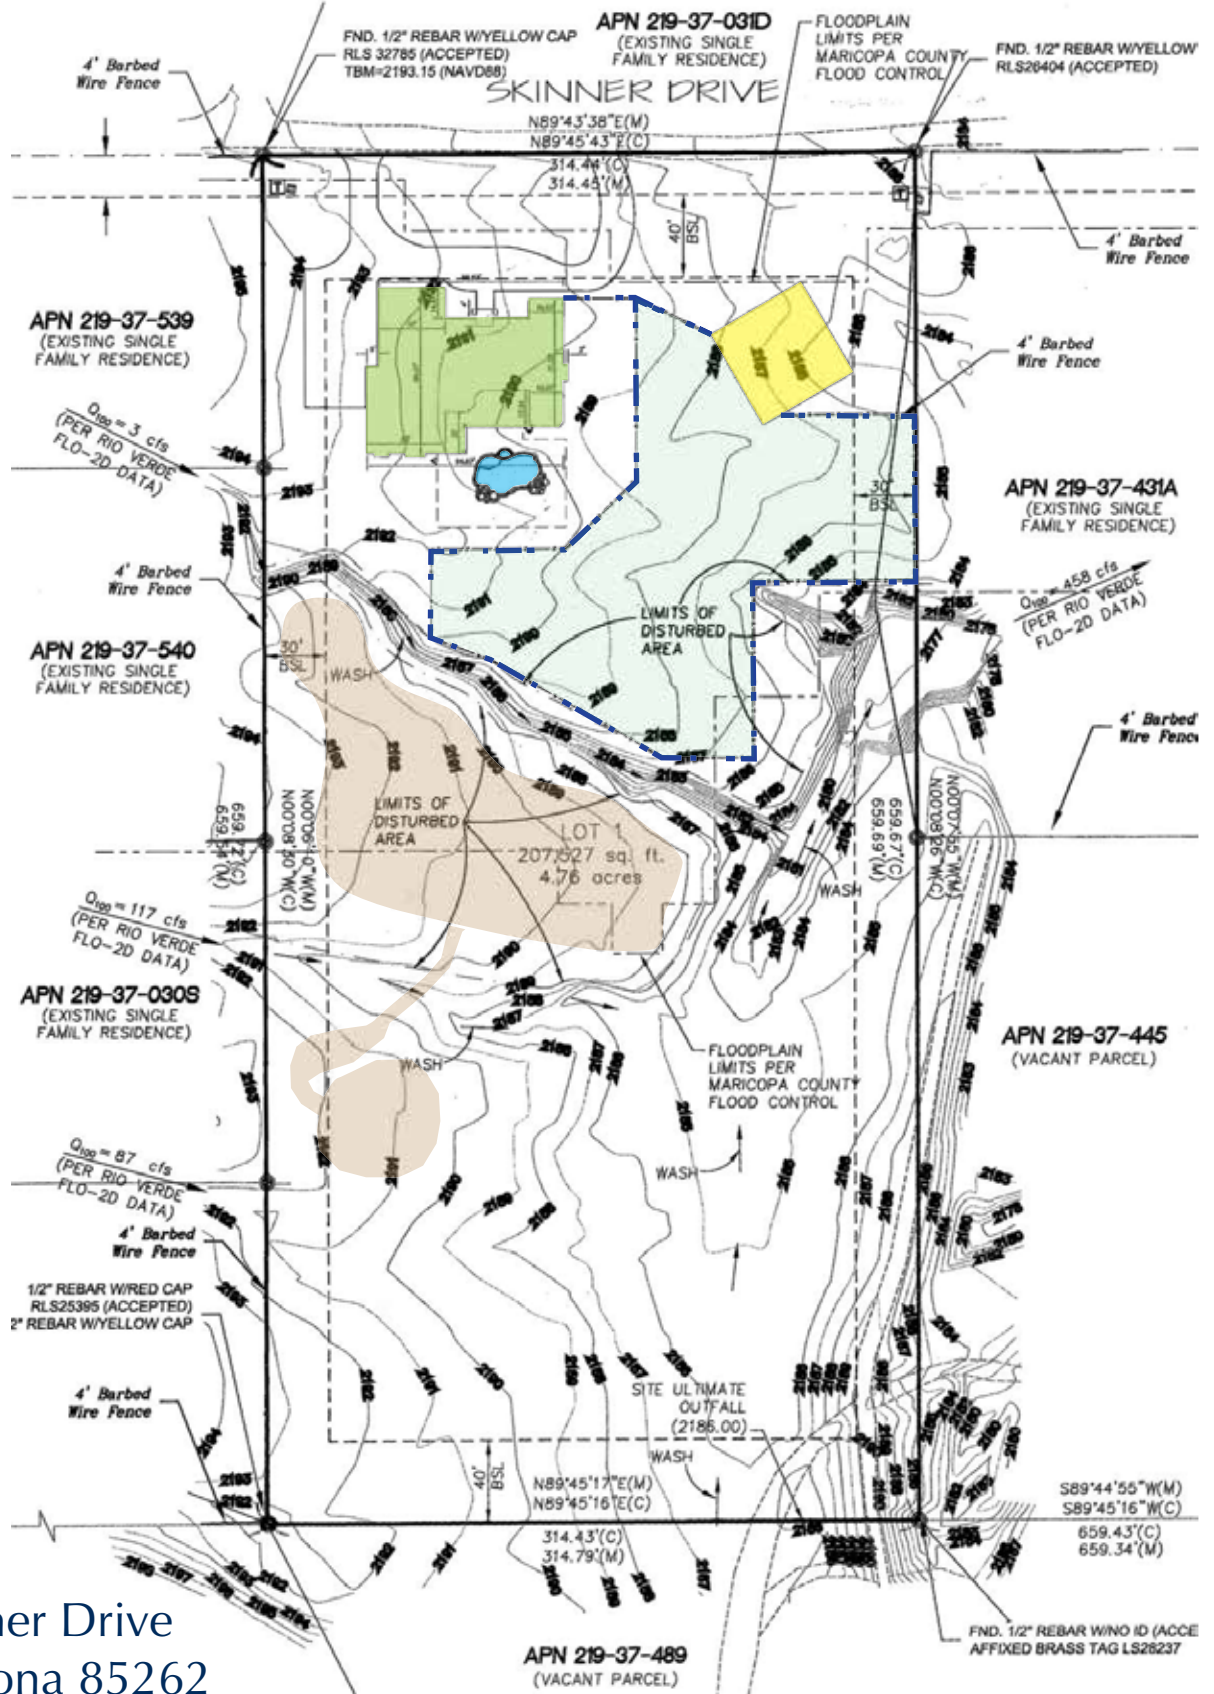

# Rio Verde Foothills

Skinner Drive is paved to home.

4.77 acres  
207,912 sqft

15429 E Skinner Drive  
Scottsdale, Arizona 85262

Russ  
Lyon

**Sotheby's**  
INTERNATIONAL REALTY

602-320-8415  
Lucky@RussLyon.com  
[LisaLucky.com](http://LisaLucky.com)

**The Luckys**

NORTH SCOTTSDALE