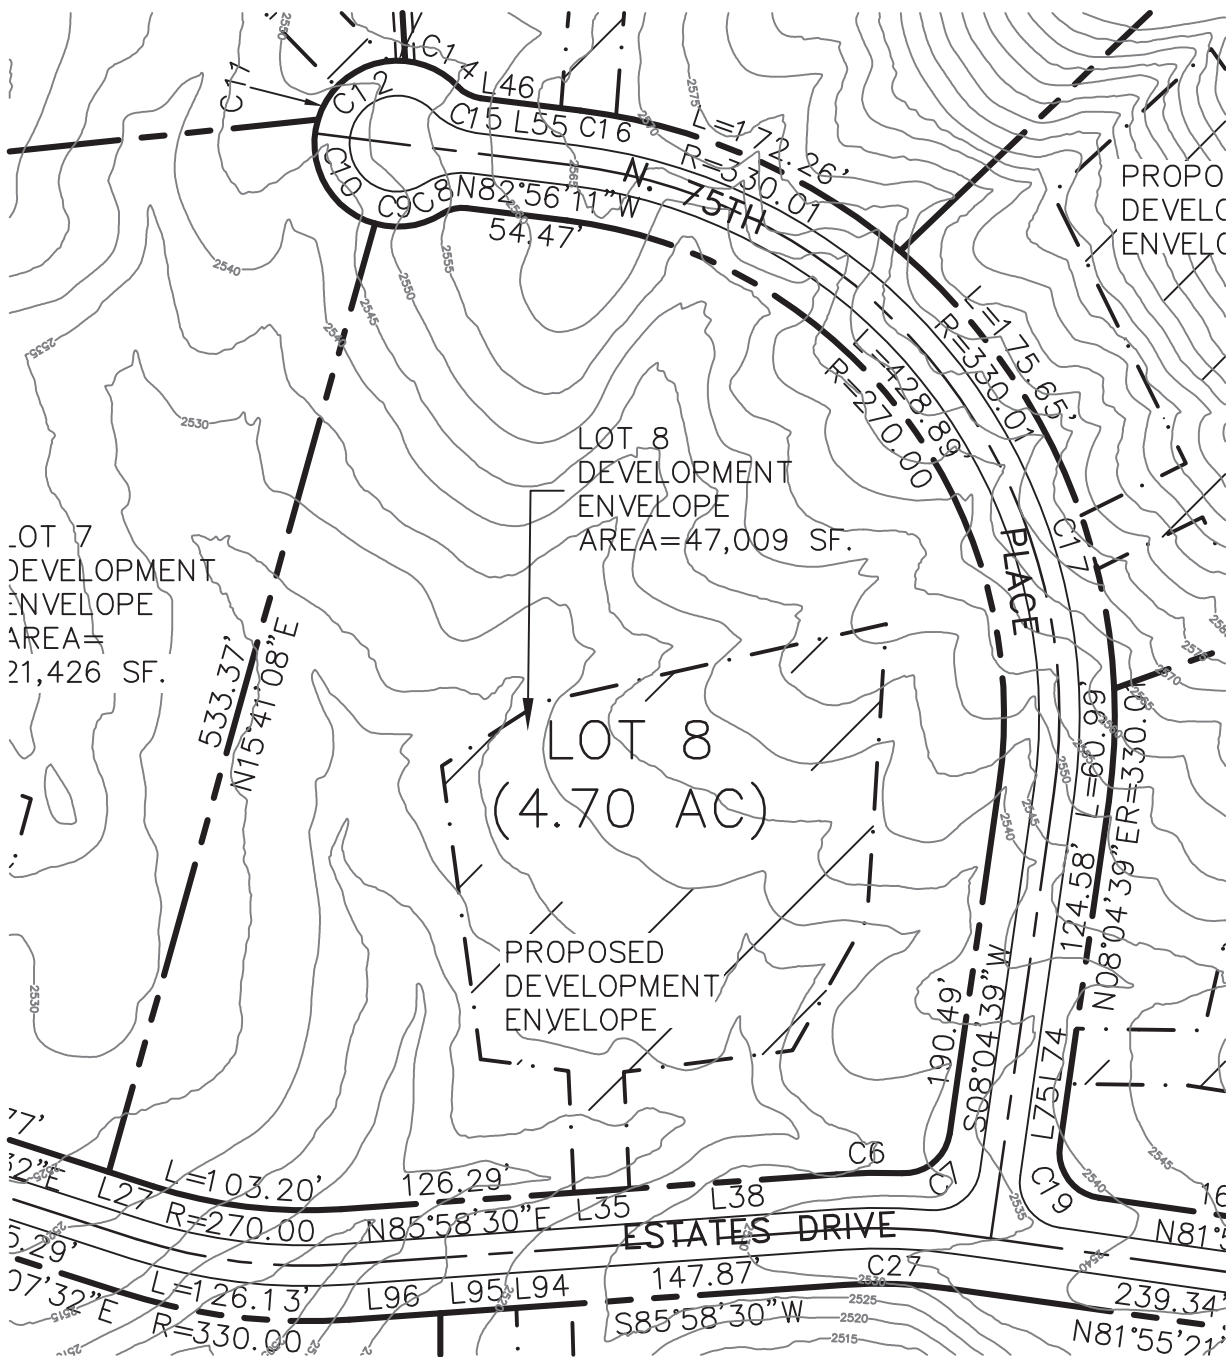

Continental Mountain Estates

Cave Creek

LOT # 8 4.56 Acres / 198,463 sf
 Development Envelope 47,009 sf

7436 E Continental Mountain Dr
 Cave Creek, Arizona 85331

The Luckys

NORTH SCOTTSDALE

Lisa: 602-320-8415
 Matt: 480-390-0445
 Laura: 480-390-5044