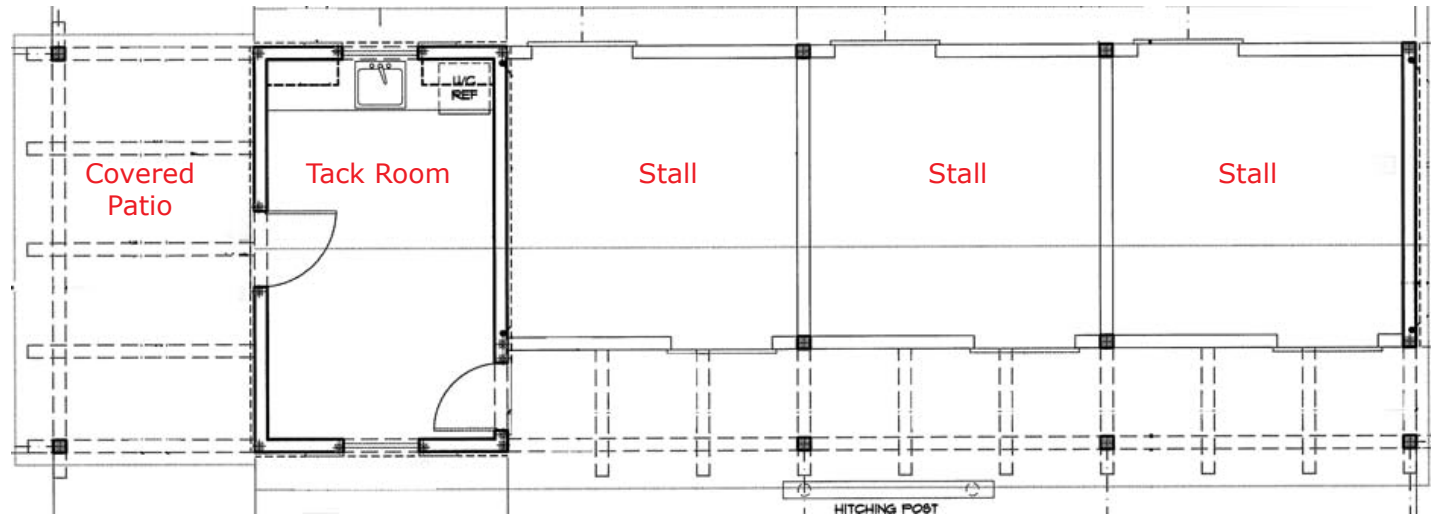

Lisa & Matt Lucky

Lisa 602-320-8415

Matt 480-390-0445

<http://LisaLucky.com>

Illustration of Plans for Barn
Buyer to verify - Plans available to review.

Russ Lyon

Sotheby's

INTERNATIONAL REALTY