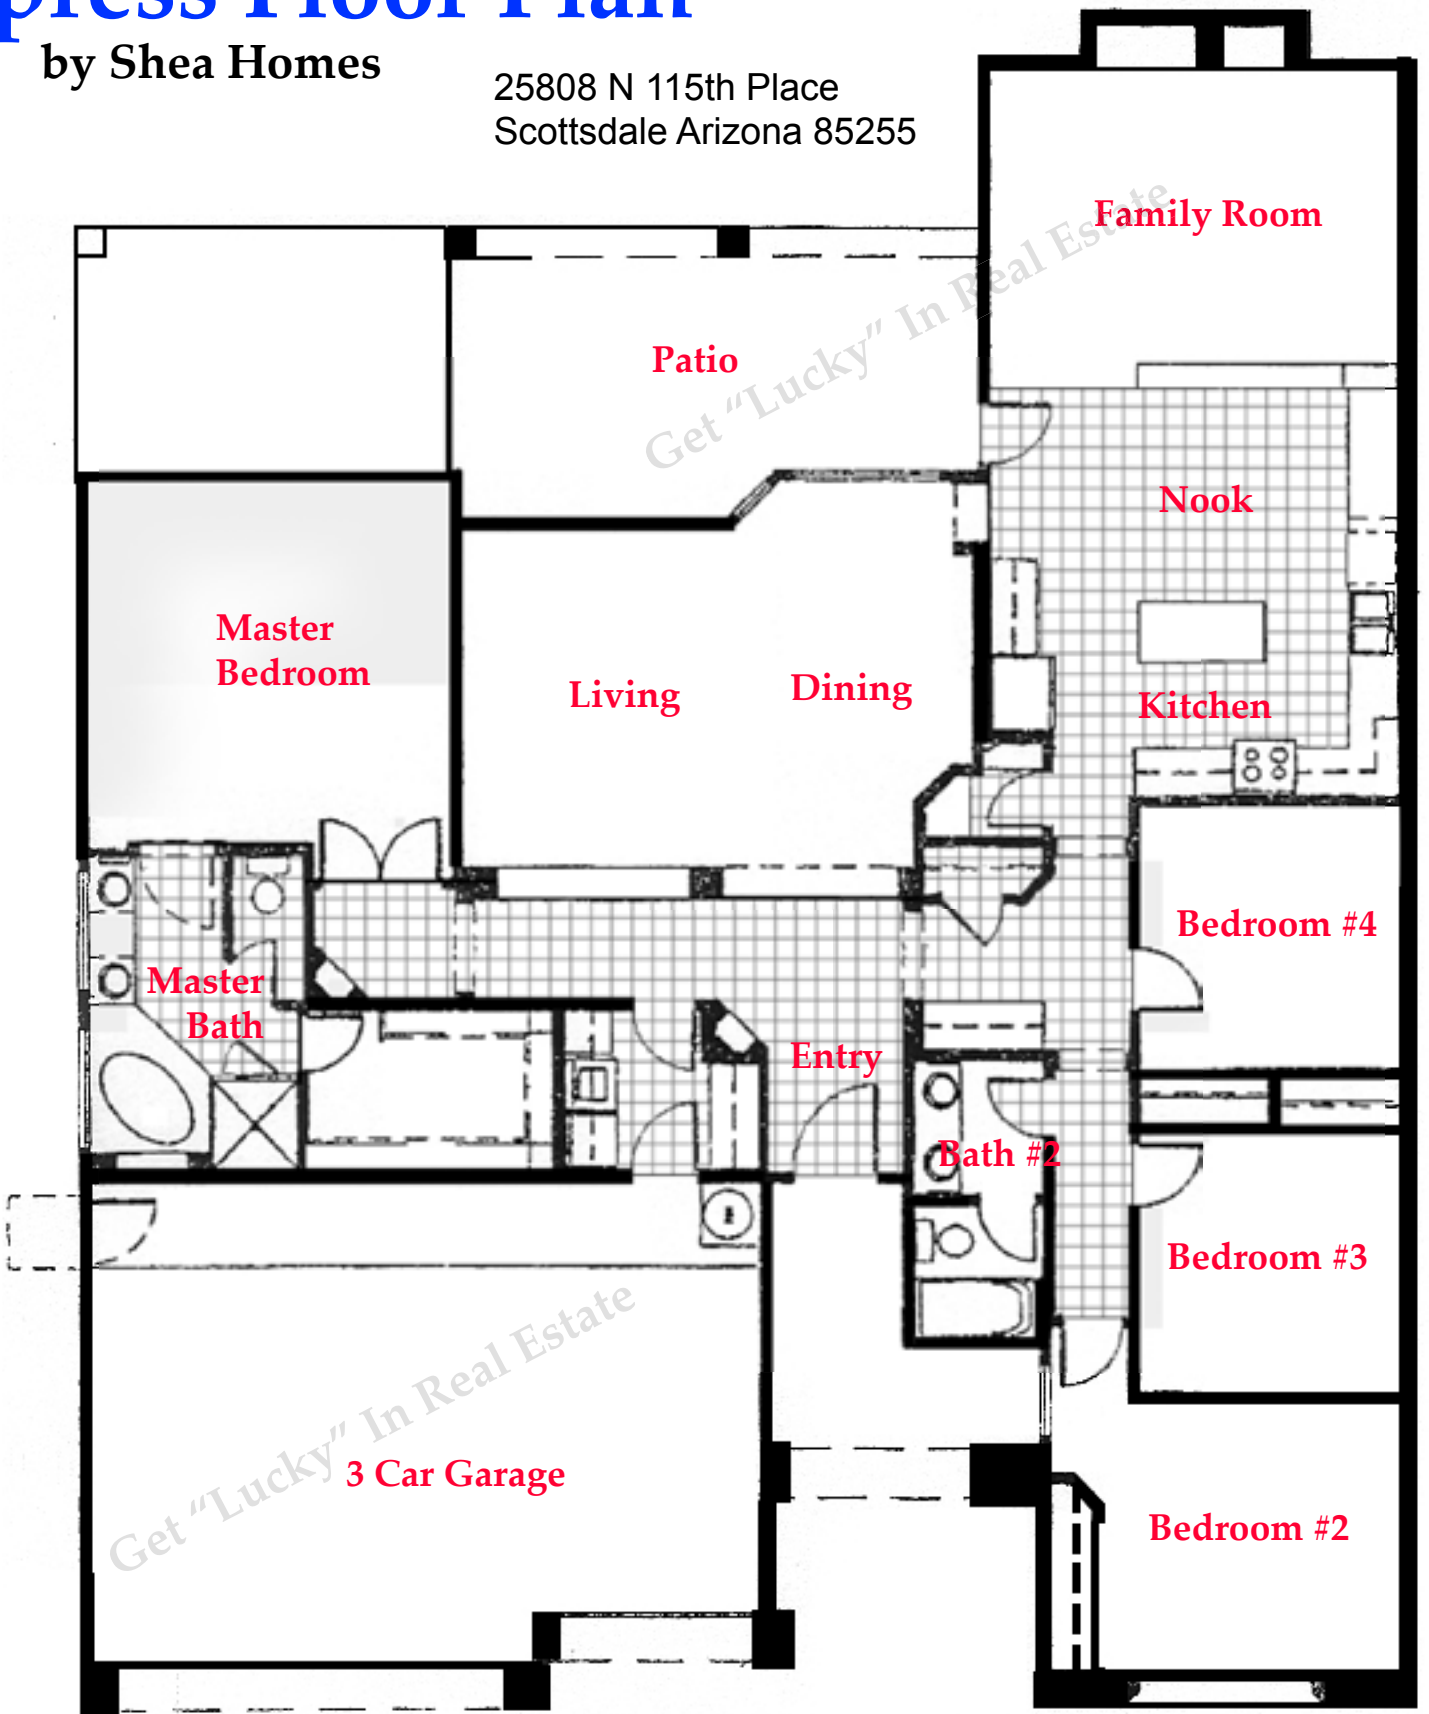

Cypress Floor Plan

by Shea Homes

25808 N 115th Place
Scottsdale Arizona 85255

Lisa & Matt Lucky

Lisa: 602.320.8415

Matt: 480.390.0445

Visit <http://LisaLucky.com>

Get "Lucky" In
Real Estate