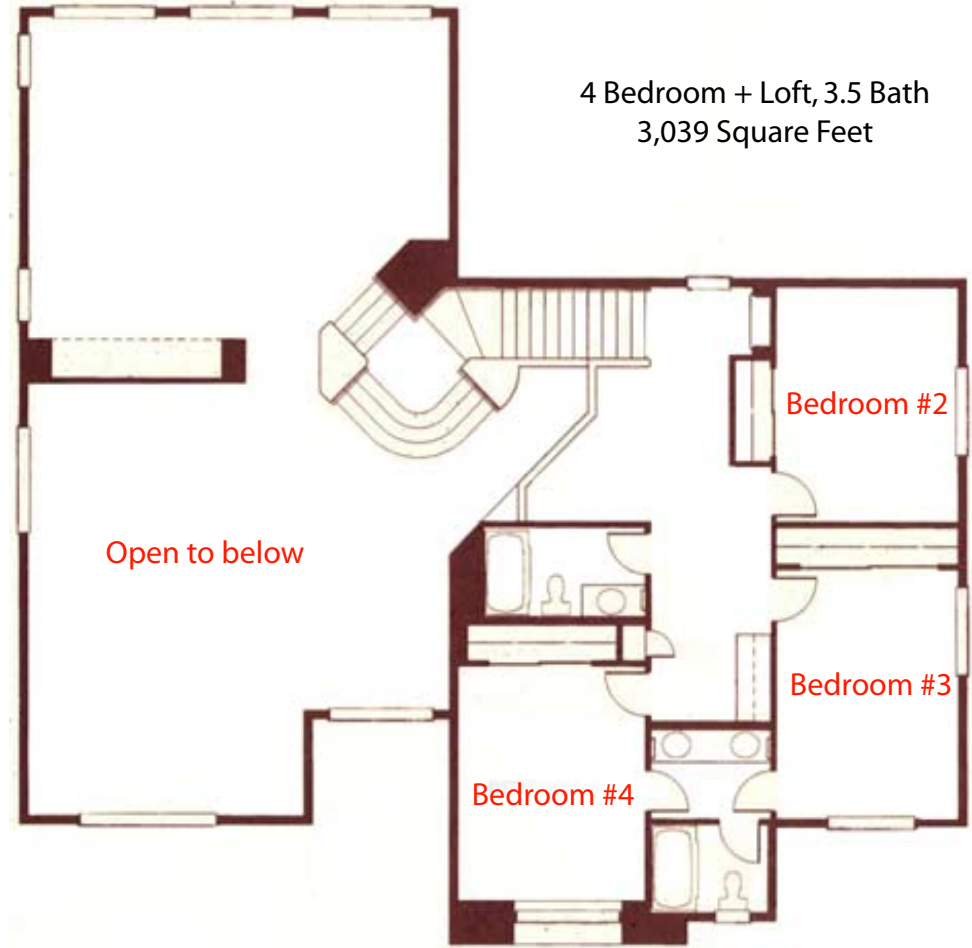

## Valencia Floor Plan

Main Level

4 Bedroom + Loft, 3.5 Bath  
3,039 Square Feet

Second Level

Russ Lyon

Sotheby's  
INTERNATIONAL REALTY

Maps Lead Buyers To Homes For Sale.

Get "Lucky" In  
Real Estate