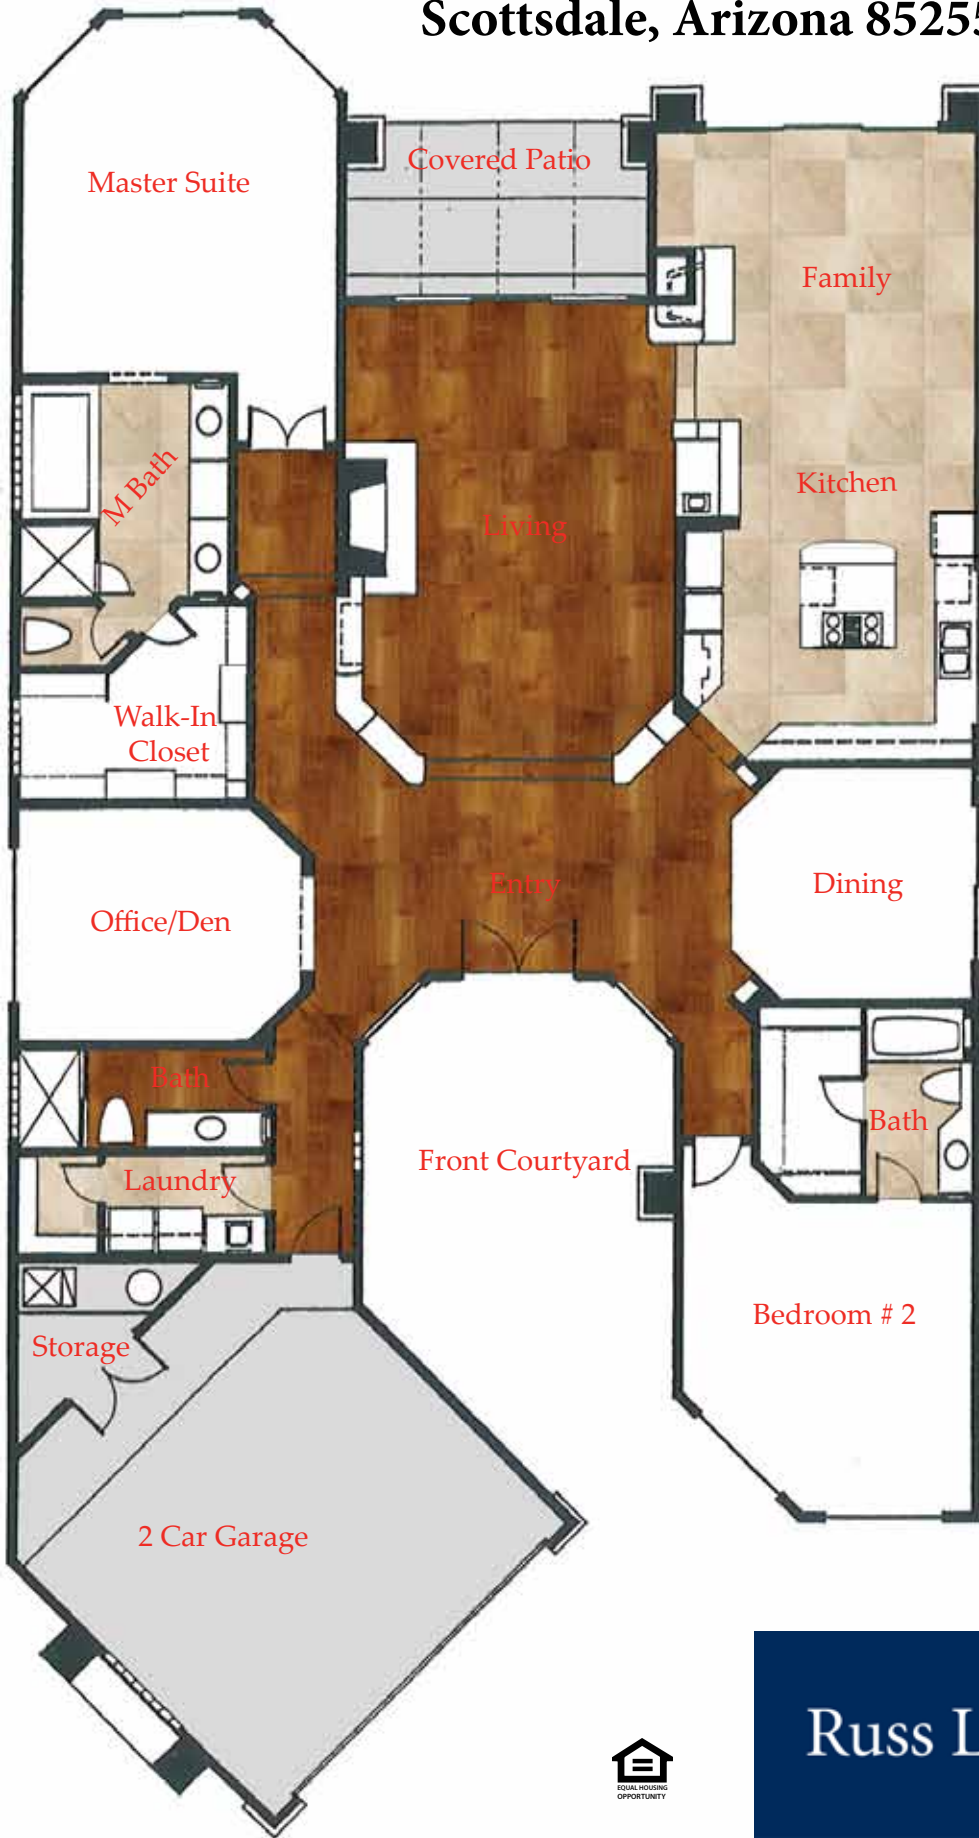

Get "Lucky" In
Real Estate

North Scottsdale

Whispering Ridge

at Troon Village

24350 N Whispering Ridge Way #15
Scottsdale, Arizona 85255

"Skyline" Floor Plan
by Geoffrey H. Edmunds

2 Bedrooms + Den, 3 Baths

2,853 Sq Ft

The Luckys

Laura 480-390-5044

Lisa 602 320-8415

Matt 480 473-5486

www.LisaLucky.com

Russ Lyon

Sotheby's
INTERNATIONAL REALTY