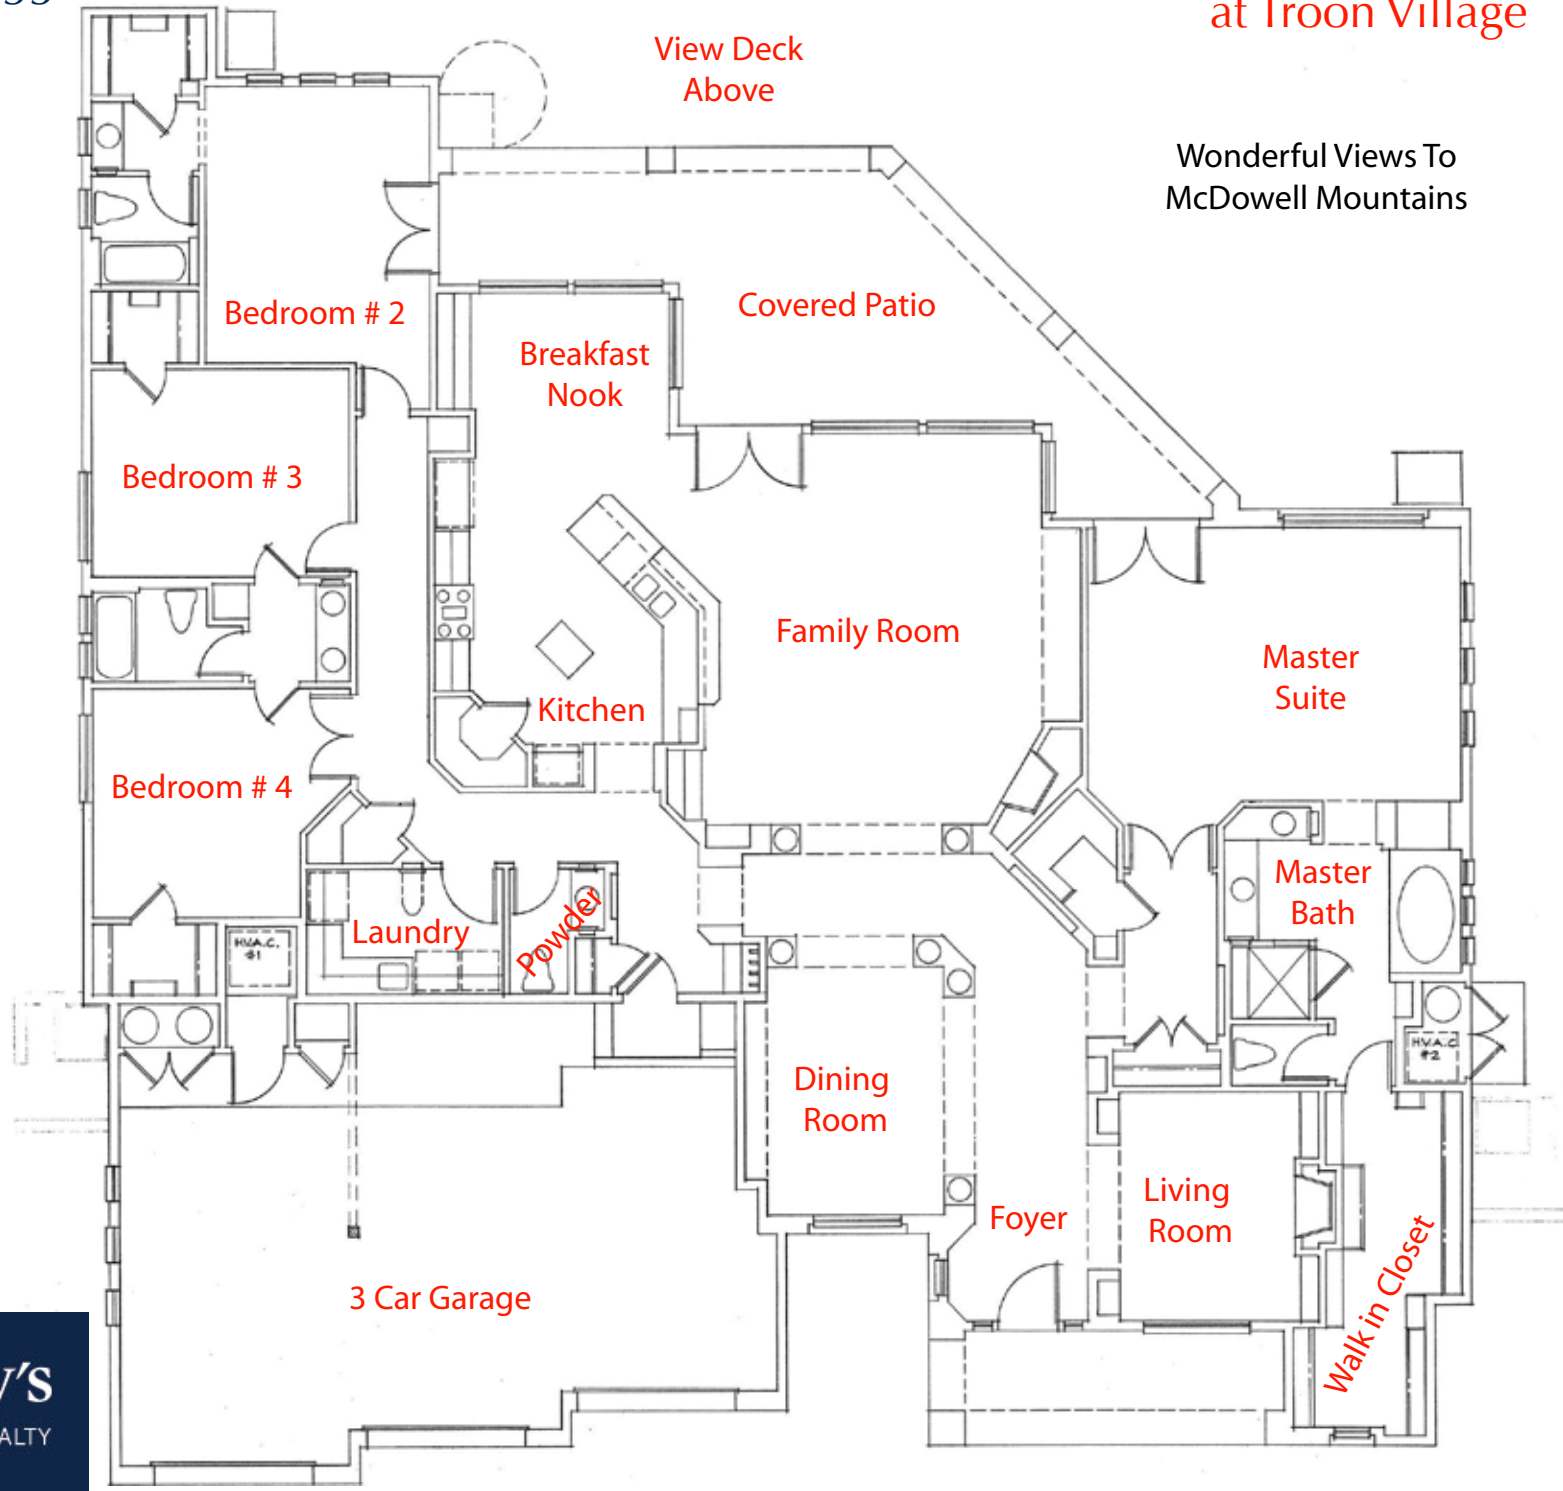

11417 E Chama Road
Scottsdale, Arizona 85255

Troon Mountain Estate

at Troon Village

3,695 Square Feet

Wonderful Views To
McDowell Mountains

The Luckys

NORTH SCOTTSDALE

Lisa: 602-320-8415
Matt: 480-390-0445
Laura: 480-390-5044

LisaLucky.com

Russ Lyon | Sotheby's
INTERNATIONAL REALTY