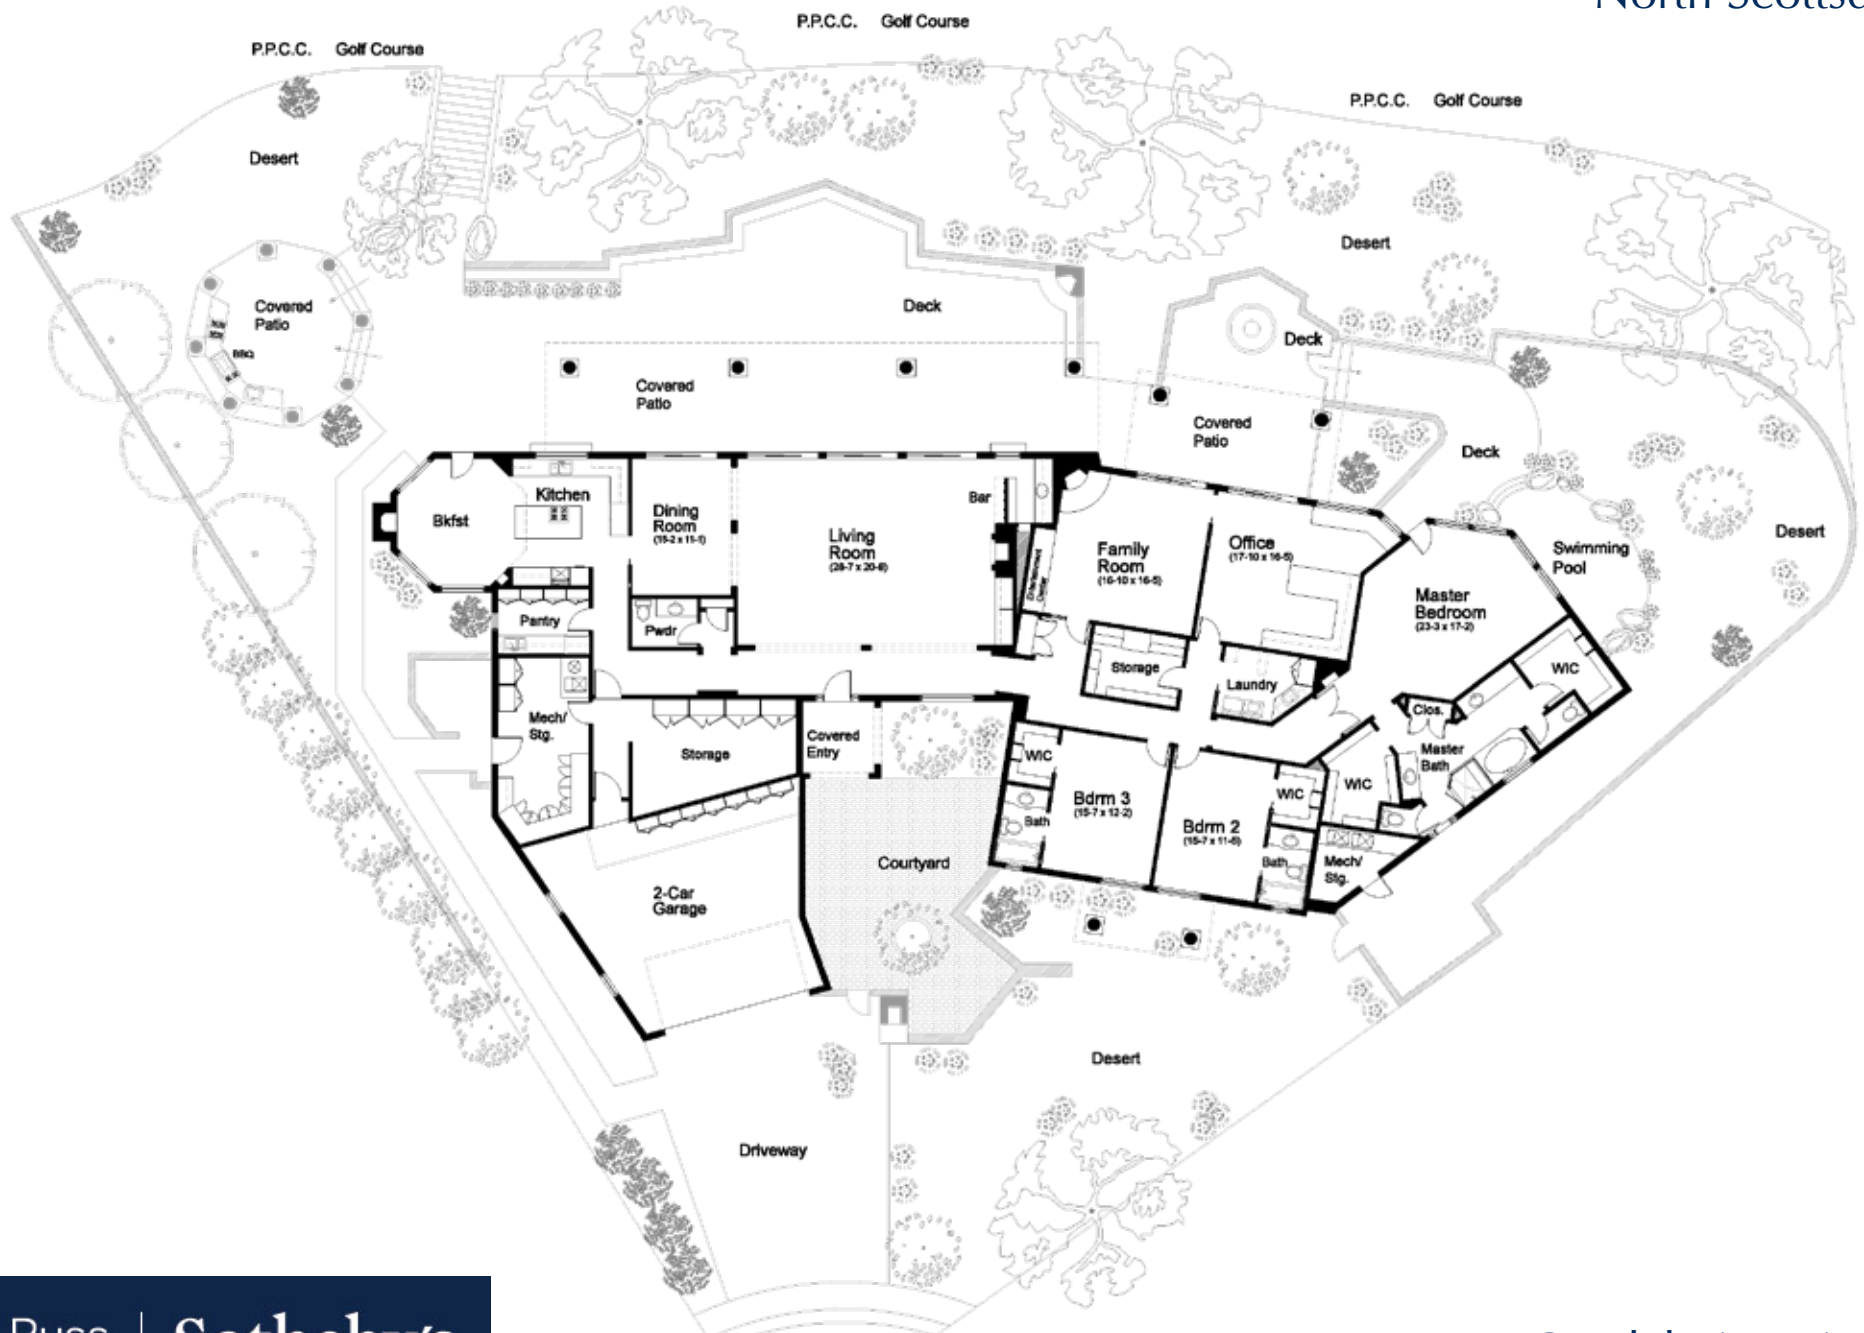

Pinnacle Peak Country Club

North Scottsdale

Russ
Lyon

Sotheby's
INTERNATIONAL REALTY

Cell: 602-320-8415
E-mail: Lucky@RussLyon.com

8228 E Candelaria Drive
Scottsdale, Arizona 85255