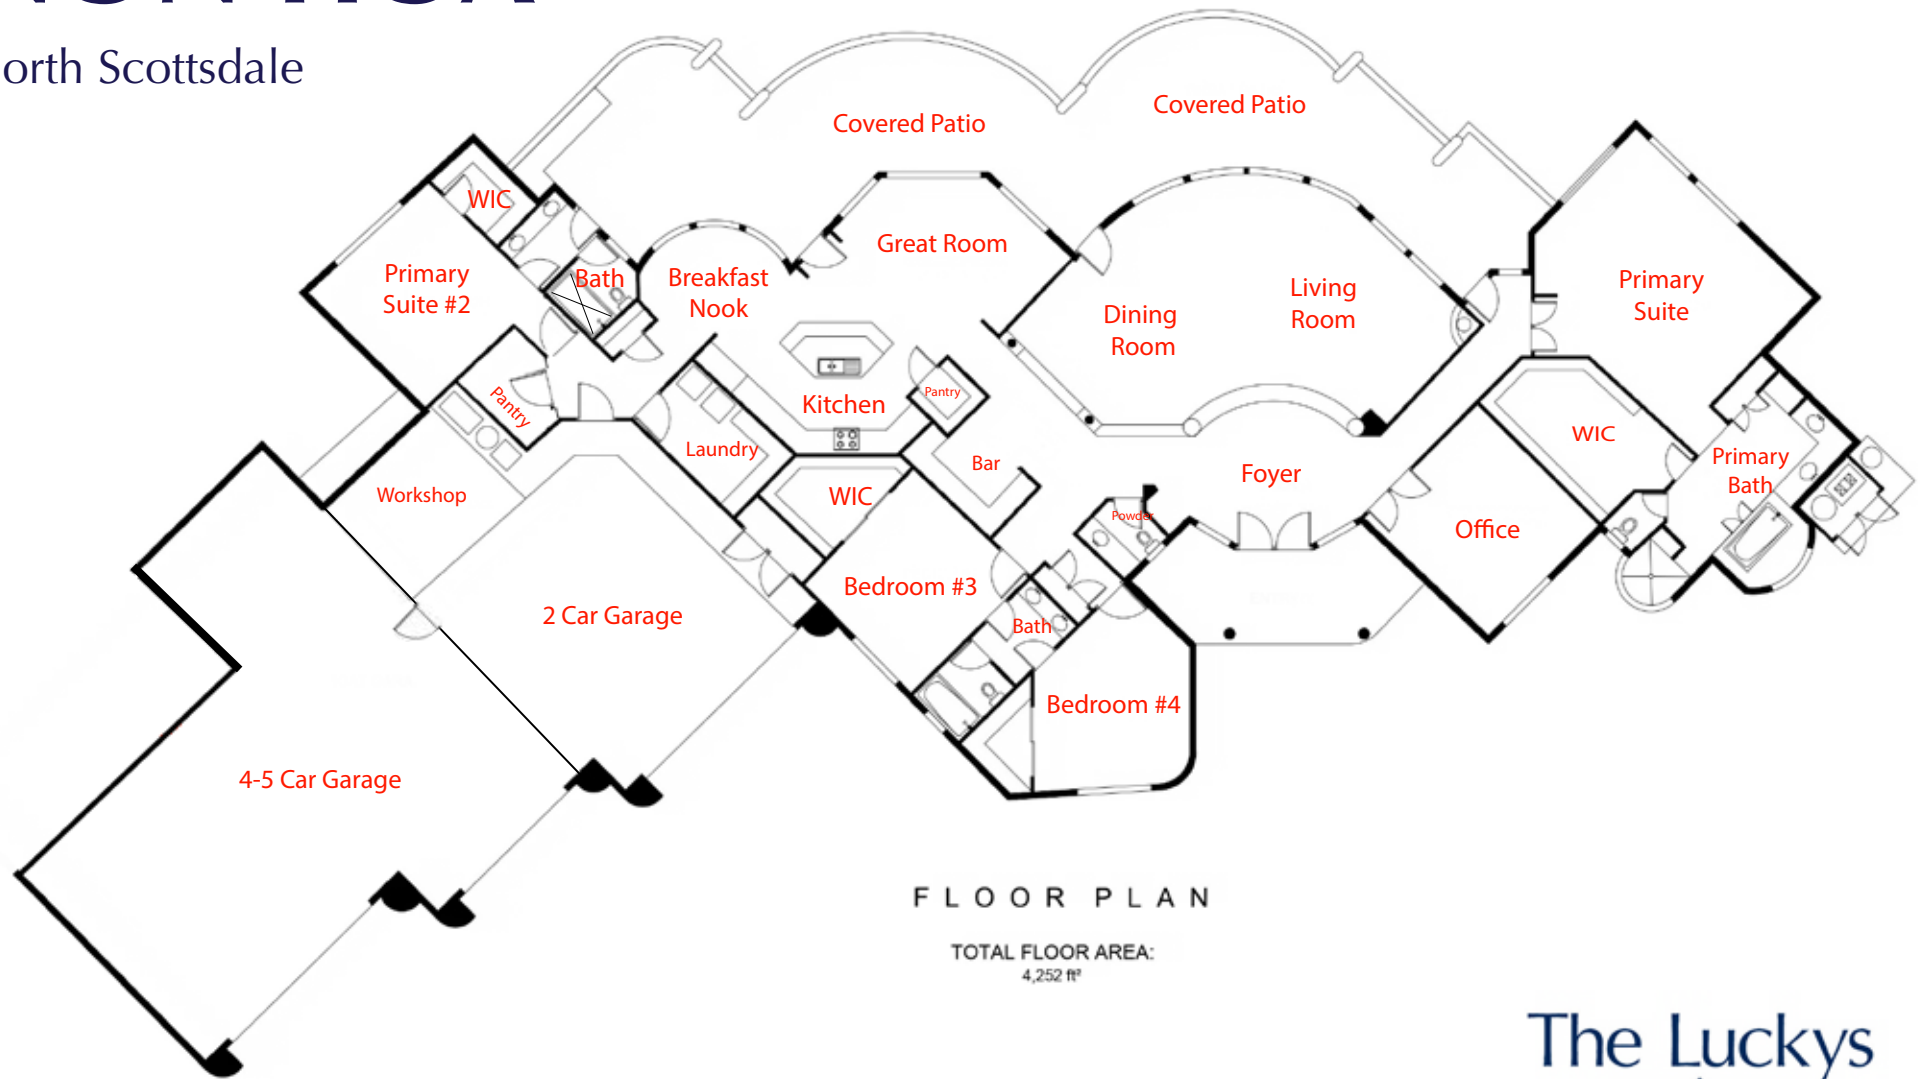

NON HOA

North Scottsdale

FLOOR PLAN

TOTAL FLOOR AREA:
4,252 ft²

The Luckys
NORTH SCOTTSDALE

Russ
Lyon

Sotheby's
INTERNATIONAL REALTY

This floor plan including furniture, fixture measurements and dimensions are approximate and for illustrative purposes only. Boxbrownie.com gives no guarantee, warranty or representation as to the accuracy and layout. All inquiries must be directed to the agent, vendor or party representing this floor plan.