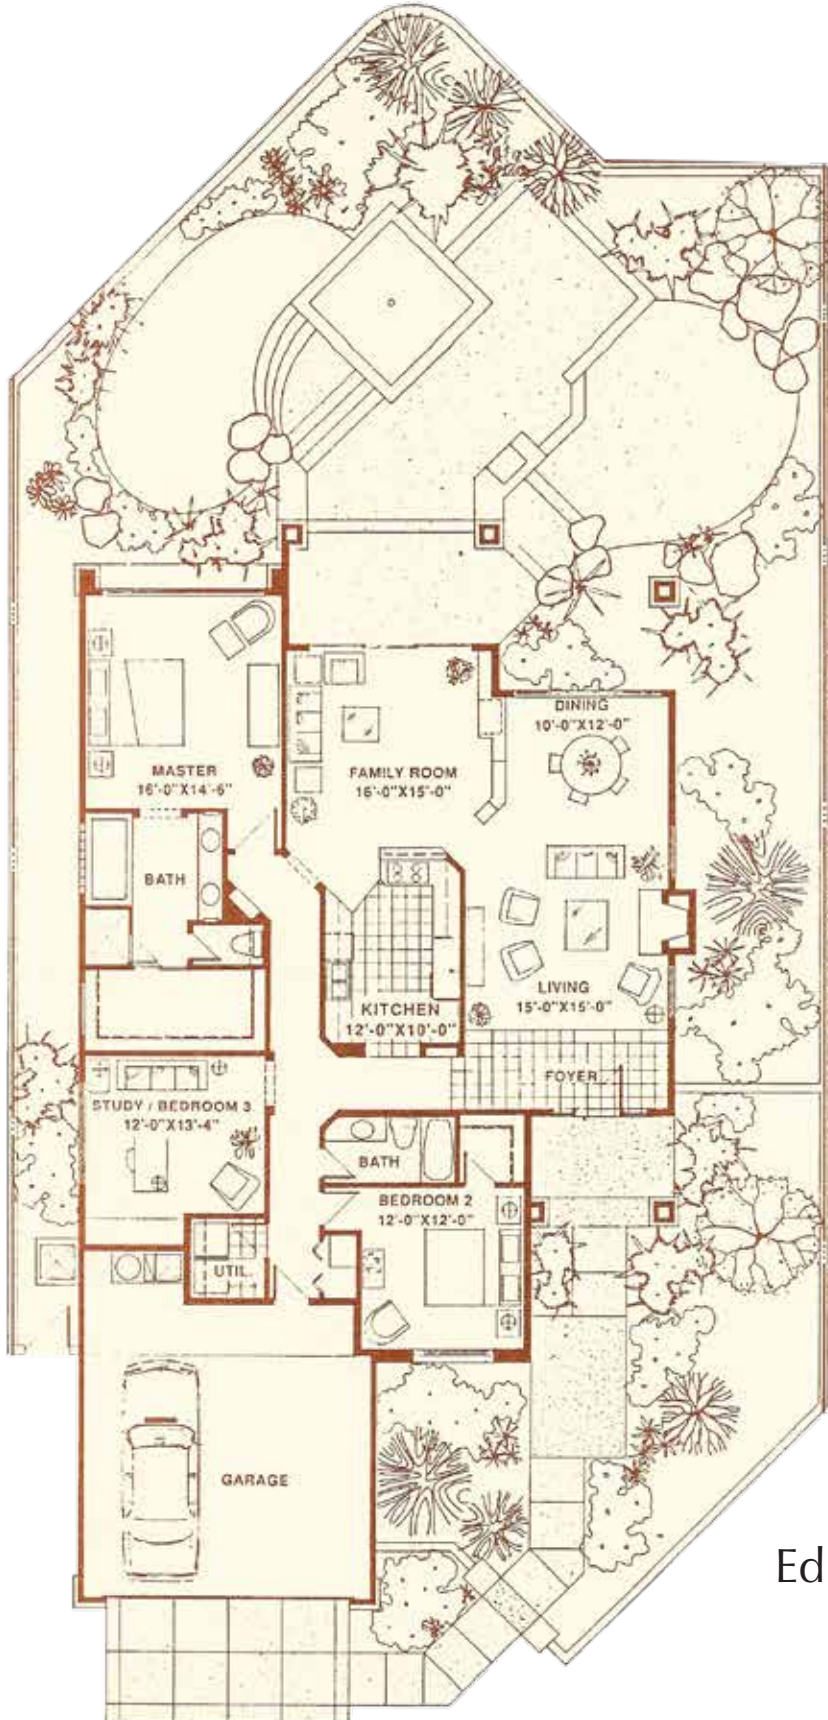

# Quail Ridge

at Troon Village

Peak Floor Plan

2,128 sf

3 Bedroom

2 Bath

Family, Living, Dining

Troon Country Club

1 mile away

Edmunds Standard Builder  
Floor Plan Shown

Russ  
Lyon

**Sotheby's**  
INTERNATIONAL REALTY

602-320-8415  
Lucky@RussLyon.com  
**LisaLucky.com**

**The Luckys**

NORTH SCOTTSDALE