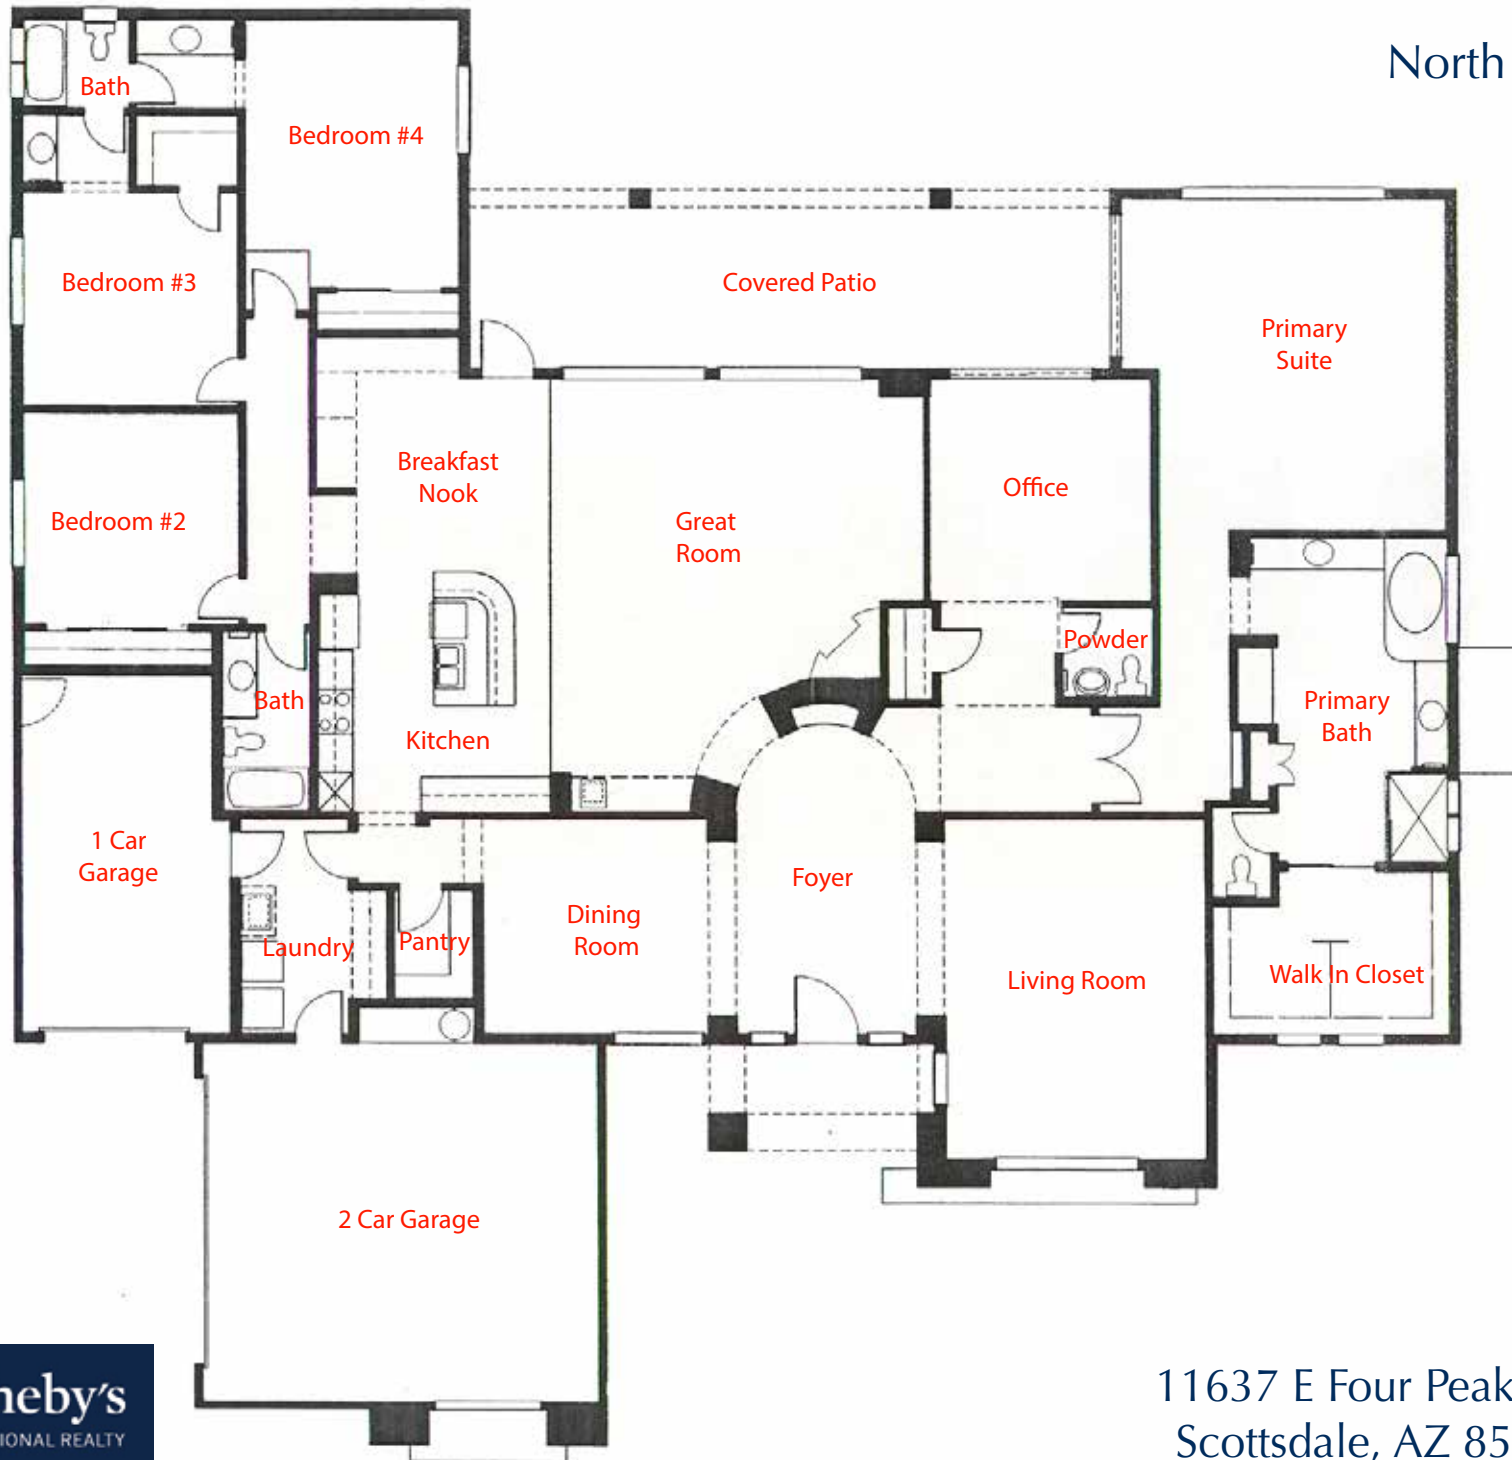

Desert Summit

North Scottsdale

Russ
Lyon

Sotheby's
INTERNATIONAL REALTY

11637 E Four Peaks Road
Scottsdale, AZ 85262