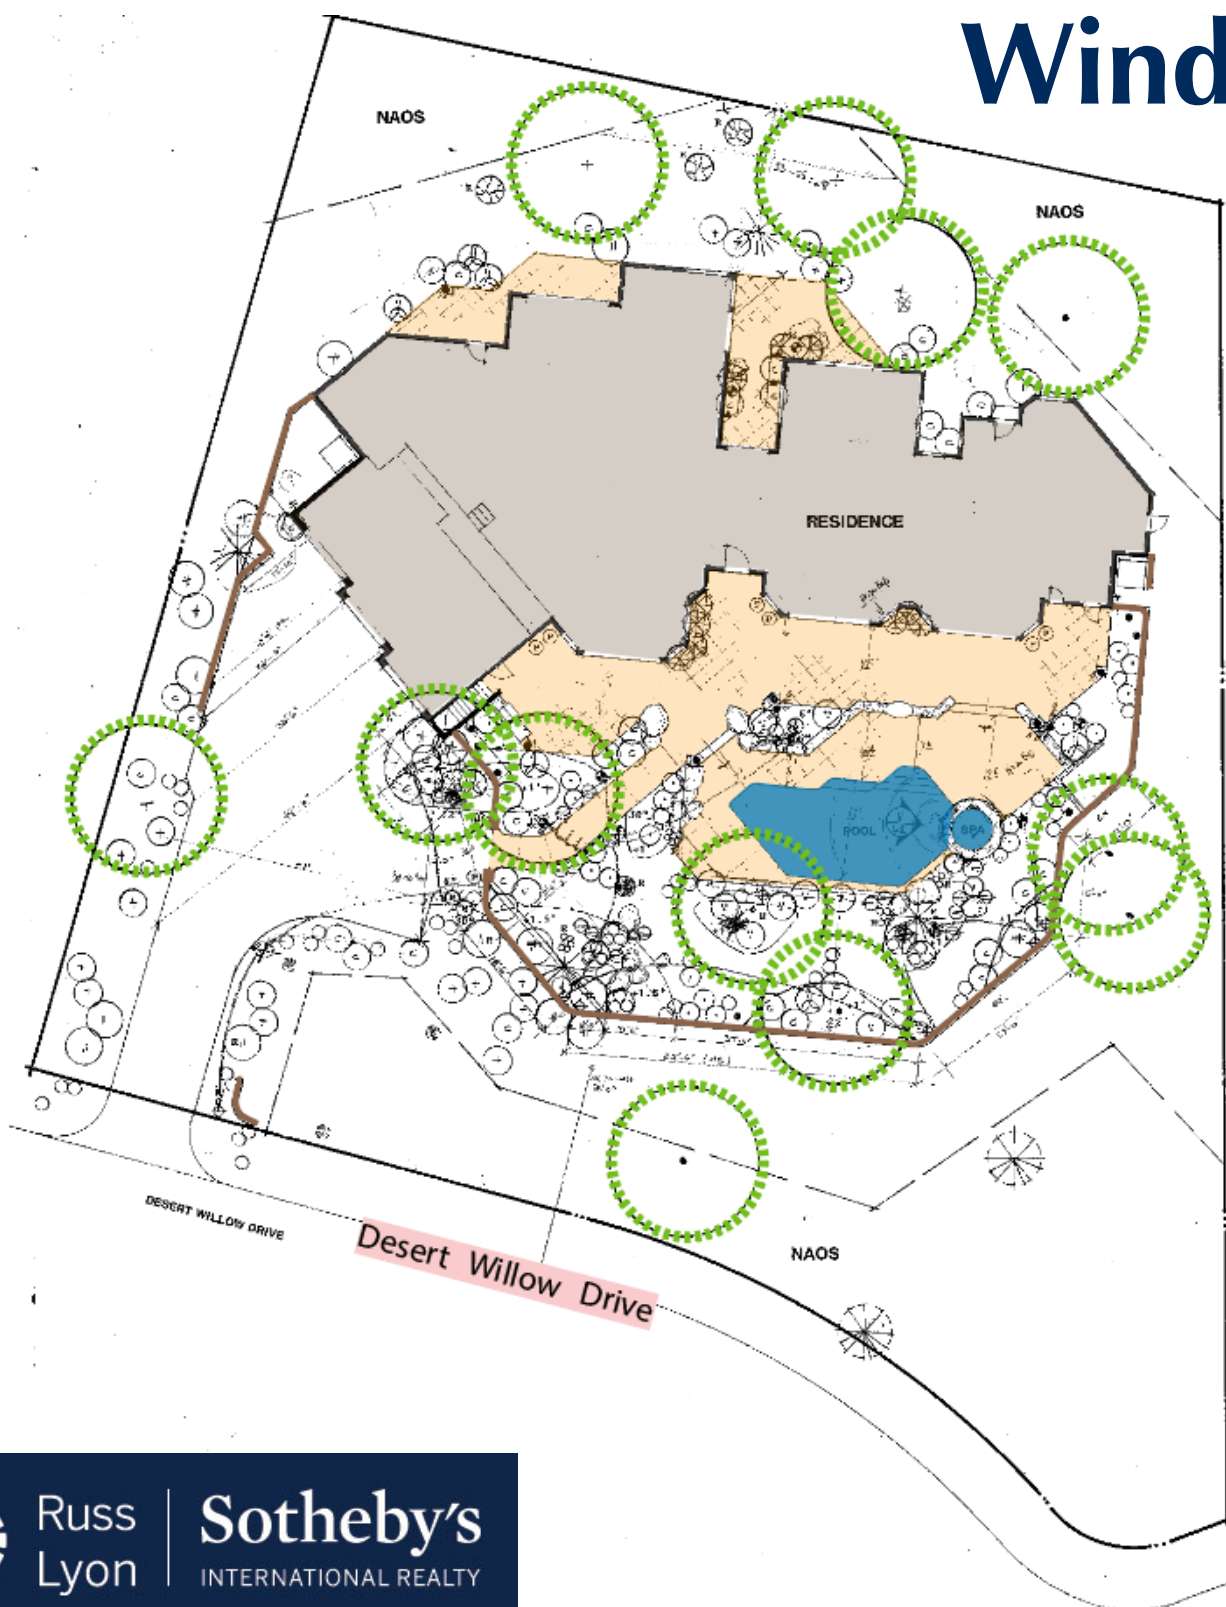

Windy Walk Estates

North Scottsdale

Landscape Plan

The Luckys
NORTH SCOTTSDALE

11660 E Desert Willow Drive
Scottsdale, Arizona 85255

Russ
Lyon

Sotheby's
INTERNATIONAL REALTY