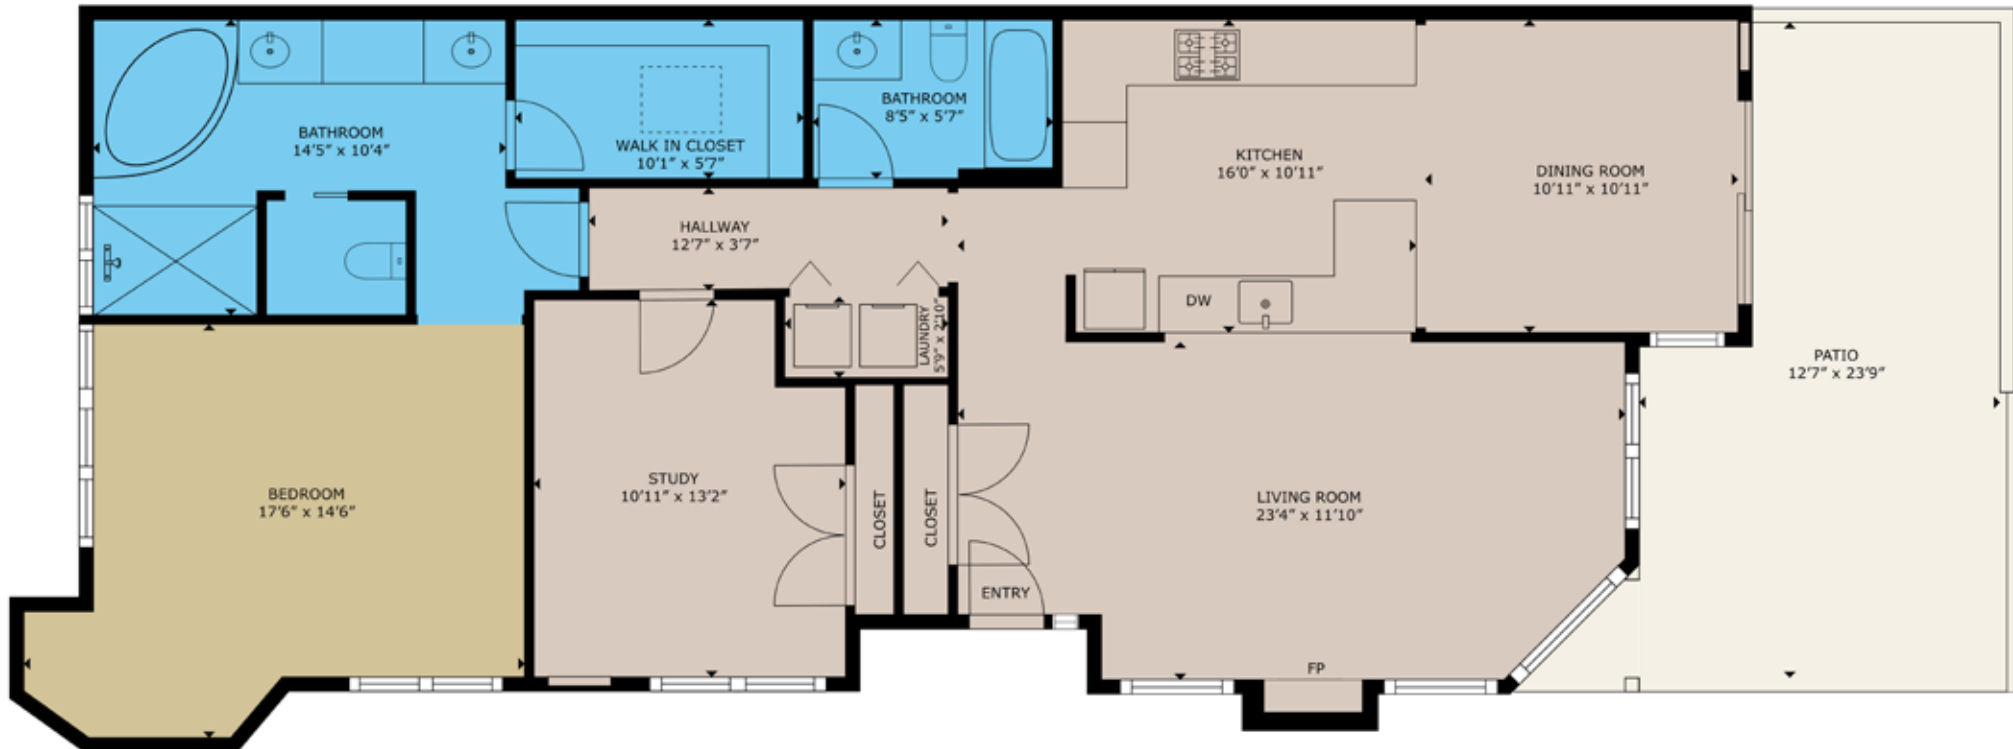

# Skye Top

at Troon Village

Guard-Gated Community

Attached 2-Car  
Garage

Short Walk to  
Clubhouse, Pool & Spa

FLOOR PLAN

**Aberdeen**  
2 Bedrooms, 2 Baths

Views to  
Troon Mountain