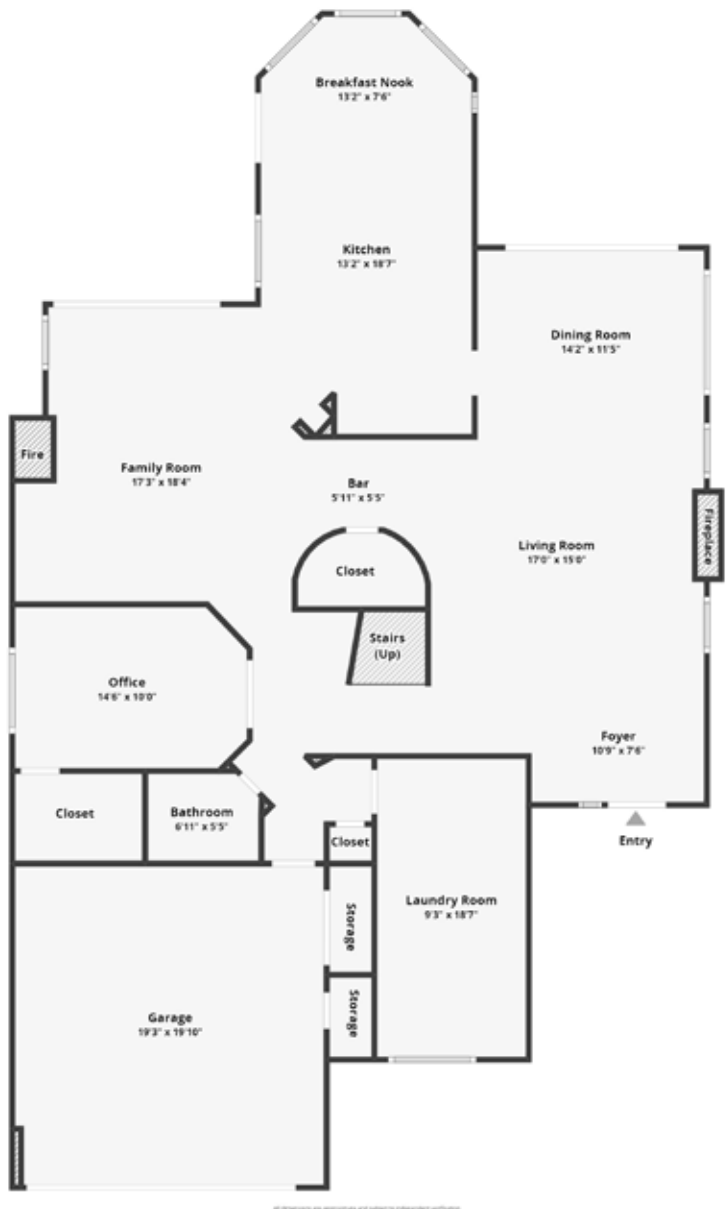

24350 N Whispering Ridge Way 22
Scottsdale, Arizona 85255

Whispering Ridge

at Troon Village

Laura: 480-390-5044
Lisa: 602-320-8415
Matt: 480-390-0445