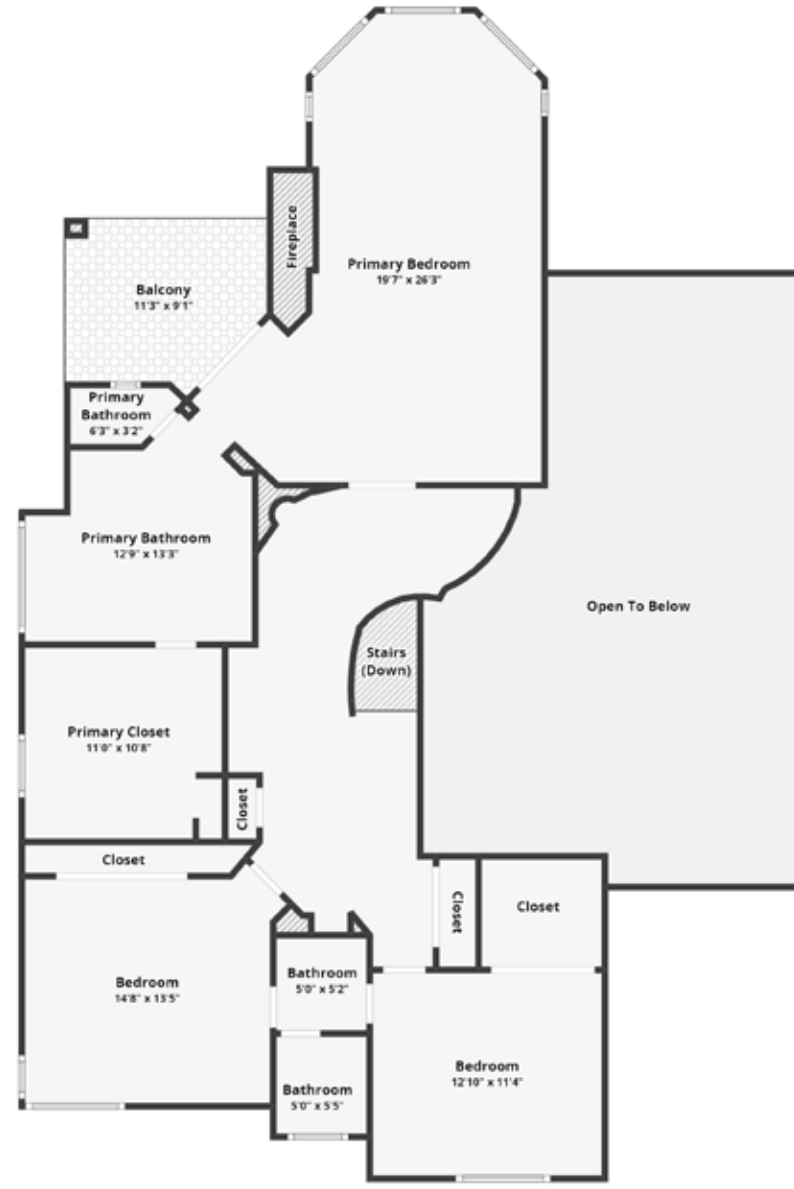

24350 N Whispering Ridge Way 22
Scottsdale, Arizona 85255

Whispering Ridge

at Troon Village

Laura: 480-390-5044
Lisa: 602-320-8415
Matt: 480-390-0445