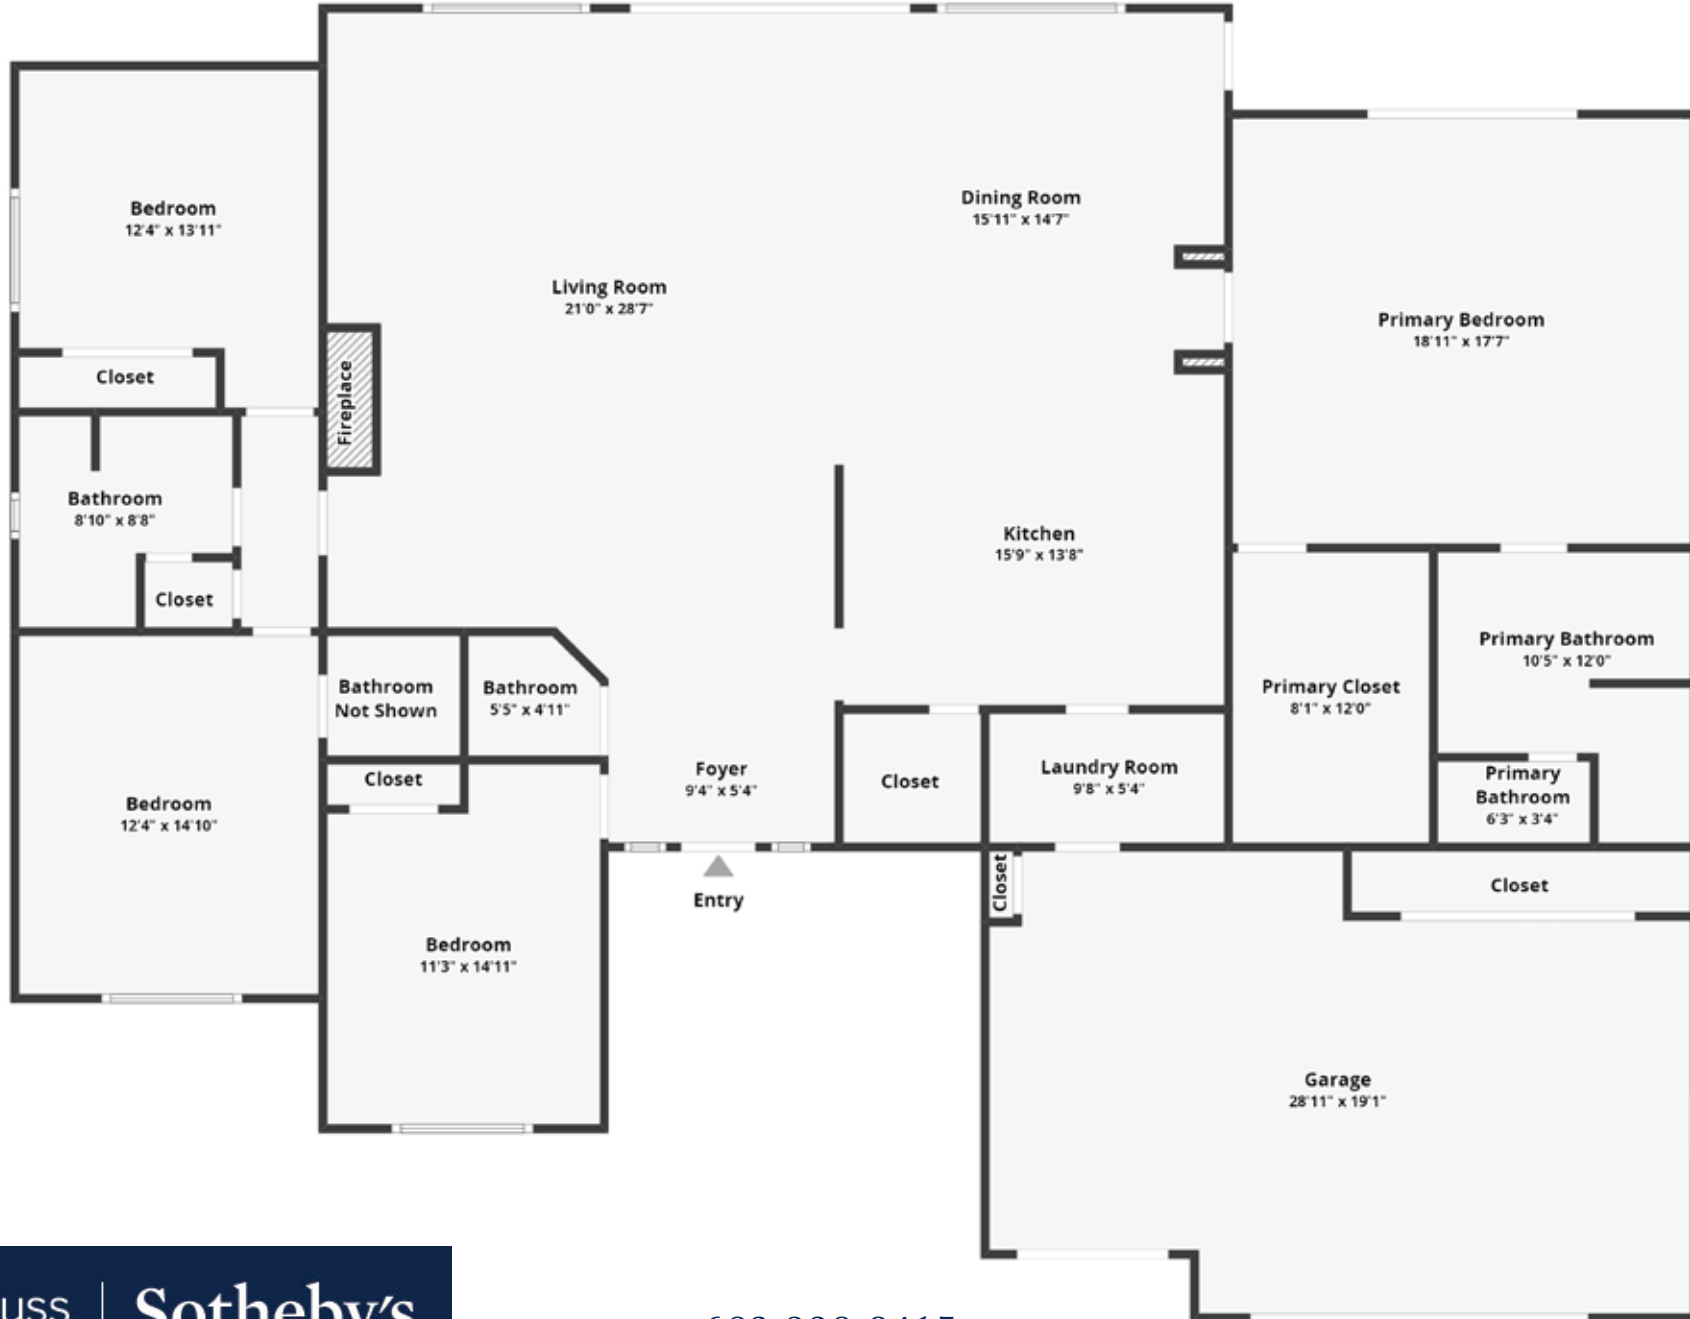

36580 N Conestoga Trail
Scottsdale, Arizona 85331

Stagecoach Pass Estates

Cave Creek

Russ Lyon | Sotheby's
INTERNATIONAL REALTY

602-320-8415
All dimensions are approximate and subject to independent verification.
Lucky@RussLyon.com