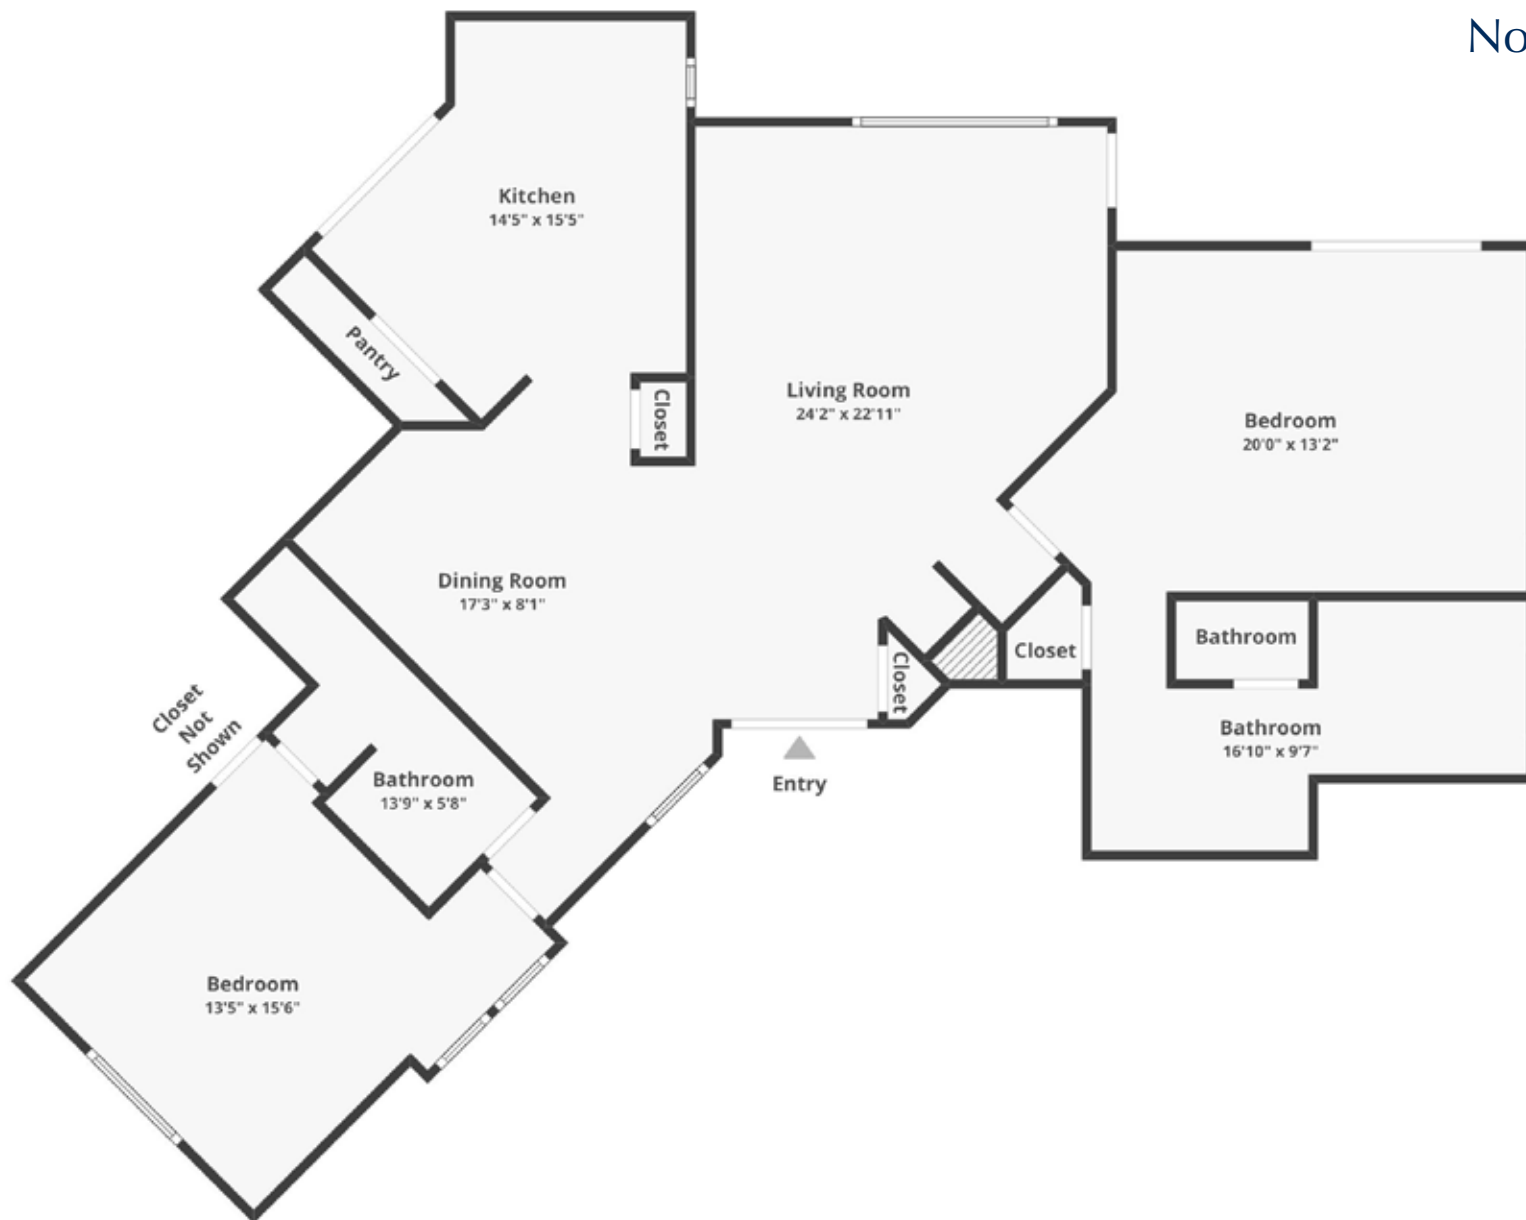

Los Portones

North Scottsdale

Floor plans/tour cannot be used for building or design purposes. Sizes and dimensions are approximate.

602-320-8415
Lucky@RussLyon.com

23635 N 75th Place
Scottsdale, Arizona 85255