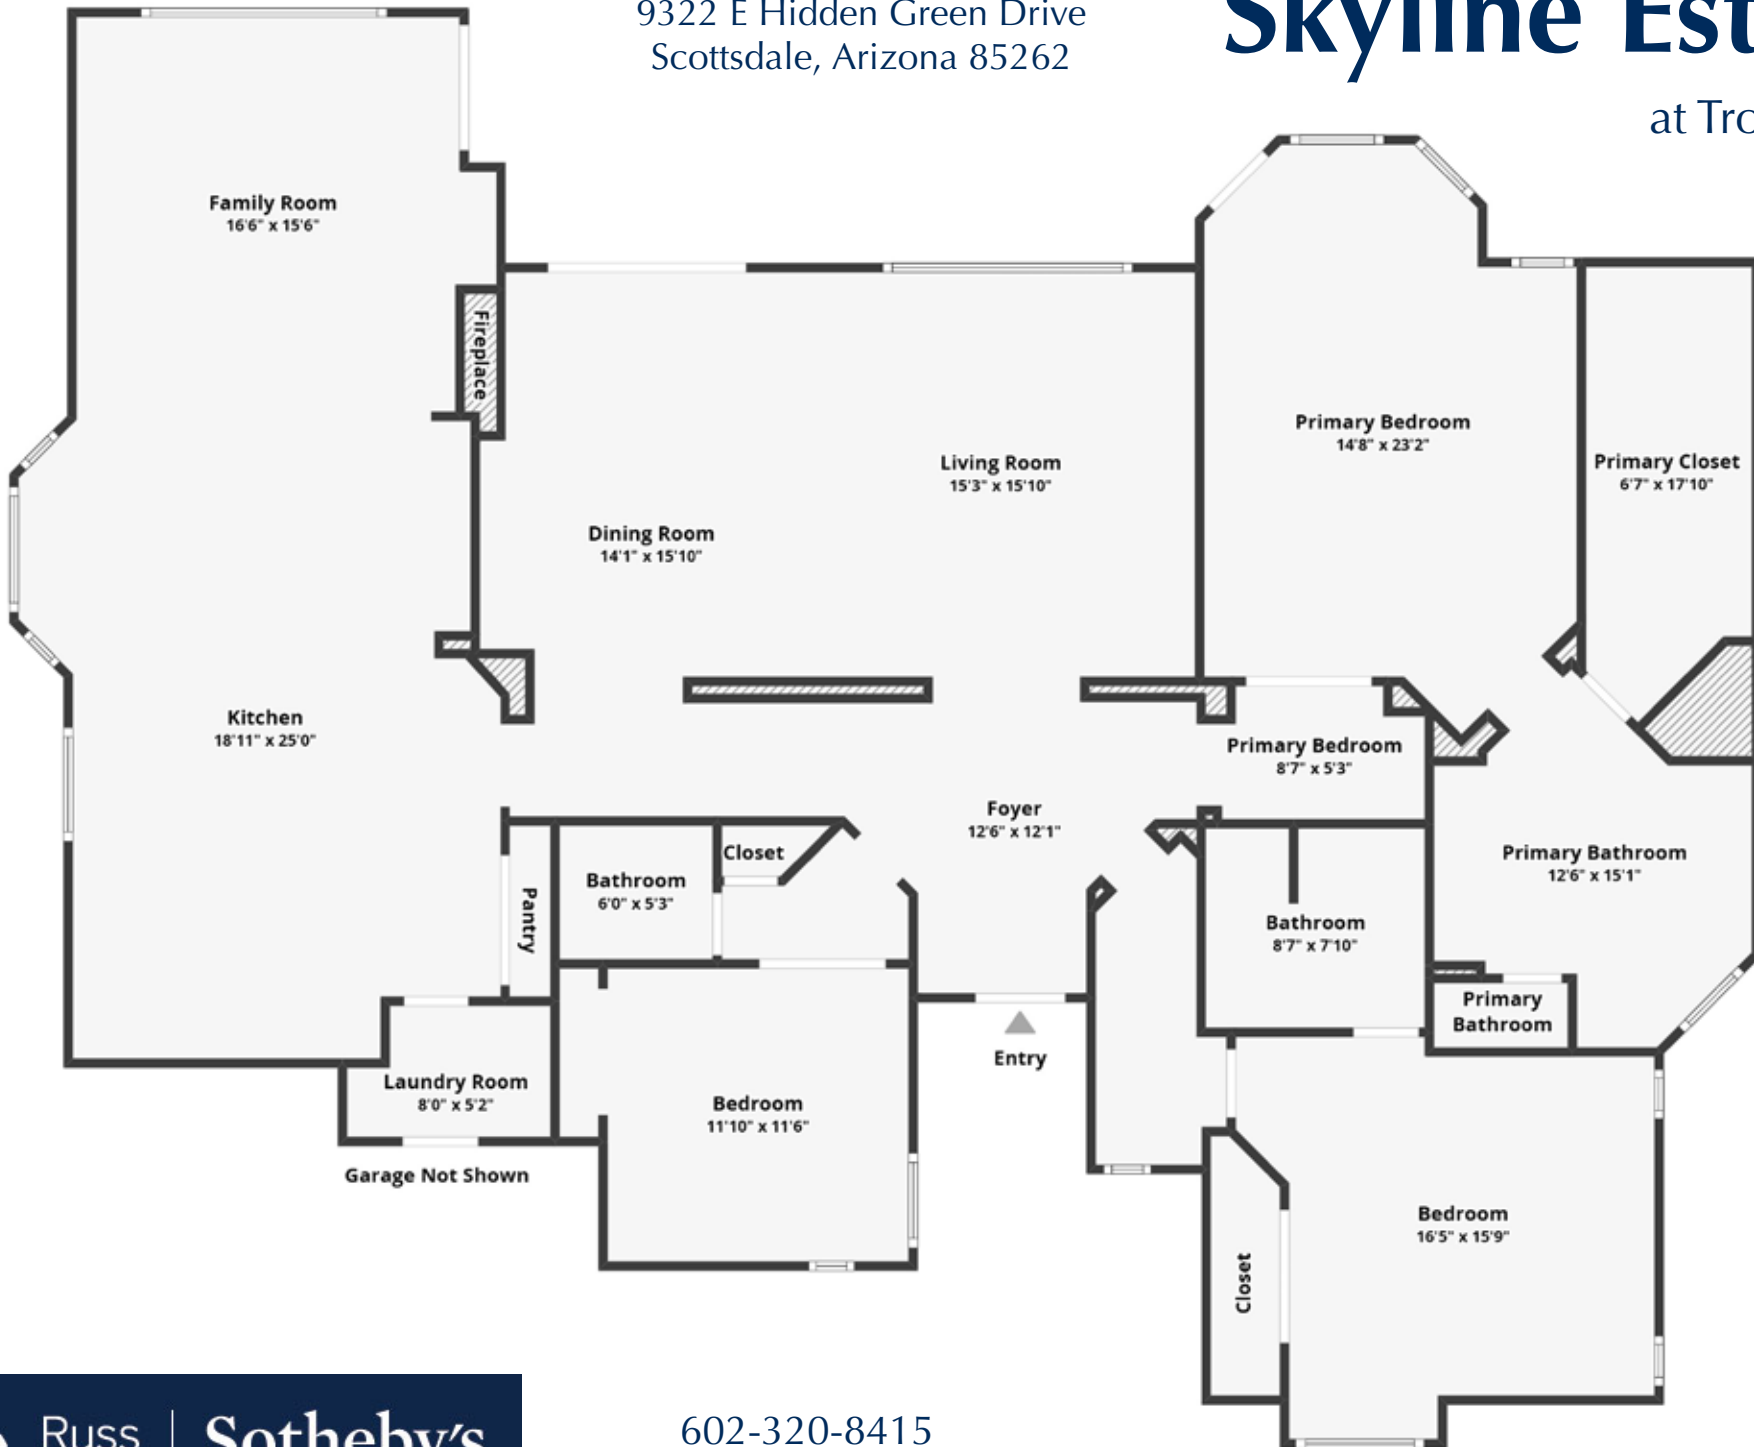

9322 E Hidden Green Drive
Scottsdale, Arizona 85262

Skyline Estates

at Troon North

Russ Lyon | Sotheby's
INTERNATIONAL REALTY

602-320-8415
Lucky@RussLyon.com